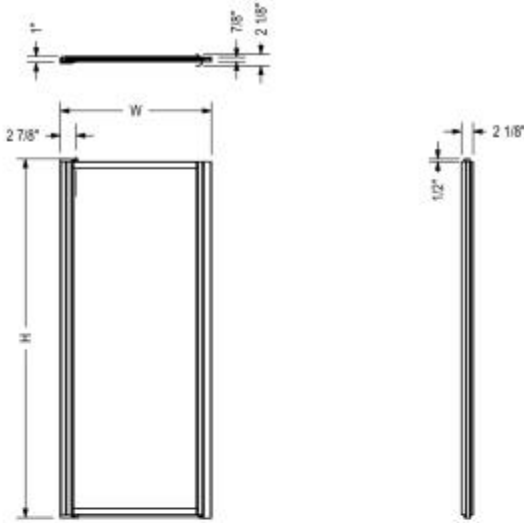

Pivlok 21-22 3/4 x 64 1/2 in. Pivot Shower Door for Alcove Installation

Model number:

136615

Dimensions: 64.5"

Installation:

Material:

Standard Features:

- 1-panel framed pivot door for alcove shower
- Full-length magnetic catch concealed in the door edge which allows the door to close tightly
- Reversible door for left or right installation
- Framed integrated channel redirects water toward the inside of the shower
- Full-length aluminium pull reinforces door and doubles as a handle

Raindrop (970)

Certifications

MAAX products adhere to one or more of the following certifications:

Pivolok 21-22 3/4 x 64 1/2 in. Pivot Shower Door for Alcove Installation

Model number:

136615

Dimensions: 64.5"

Installation:

Material:

STANDARD

Dimensions

64 1/2 In.
(1638 mm)

Glass Thickness

Framed

Weight

28 lbs - 12.7 kg

Frame Type

Framed

Door Adjustment

Framed

Minimum Door Access

15.25"

Maximum Door Access