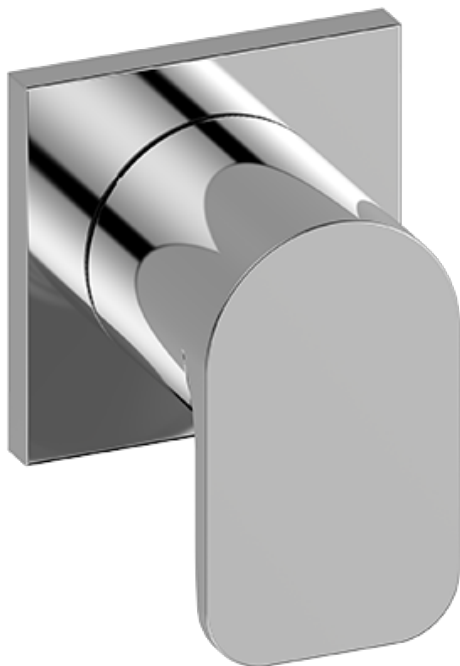

BATHROOM
M-Series Stop/Volume Control
Valve Trim with Handle
G-8098-LM42E1--T**

GRAFF[®]

G-8098-LM42E1-**-T

Sento Collection

M-Series Stop/Volume Control Valve Trim with Handle

GRAFF®

Product Features

- Single metal handle and decorative trim plate
- Use with G-8076 Stop/Volume Control rough valve with Pass-Through or G-8077 Stop/Volume Control rough valve

Warranty

- Limited lifetime warranty

For complete warranty information go to www.graff-designs.com/en-nam/warranty

Available Finishes

- Polished Chrome
G-8043-LM42E-PC-T
- Polished Nickel
G-8043-LM42E-PN-T
- Steelnox (Satin Nickel)
G-8043-LM42E-SN-T
- Unfinished Brushed Brass*
G-8043-LM42E-UBB-T*
- Unfinished Brass*
G-8043-LM42E-UB-T*
- Matte Black*
G-8043-LM42E-MBK-T*
- Architectural Black®*
G-8043-LM42E-BK-T*
- Architectural White®*
G-8043-LM42E-WT-T*
- Olive Bronze*
G-8043-LM42E-OB-T*
- Gunmetal Distressed*
G-8043-LM42E-GMD-T*
- Gunmetal*
G-8043-LM42E-GM-T*
- 24K Brushed Gold*
G-8043-LM42E-BAU-T*
- 24K Gold*
G-8043-LM42E-AU-T*
- Brushed Brass PVD
G-8043-LM42E-BB-T*
- Brushed Onyx PVD®
G-8043-LM42E-BOX-T*
- Onyx PVD®
G-8043-LM42E-OX-T*
- Brushed OR'osa PVD®
G-8043-LM42E-BRG-T*
- OR'osa PVD®
G-8043-LM42E-RG-T*
- Polished Brass PVD
G-8043-LM42E-PB-T*