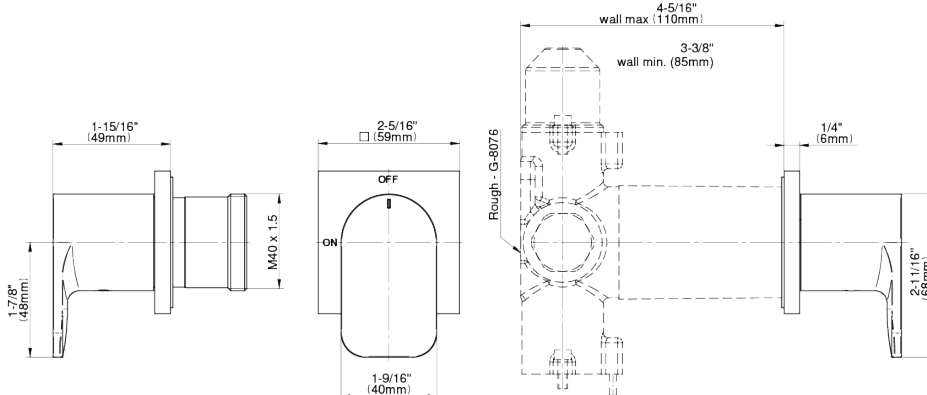

* Special order finish - call for availability