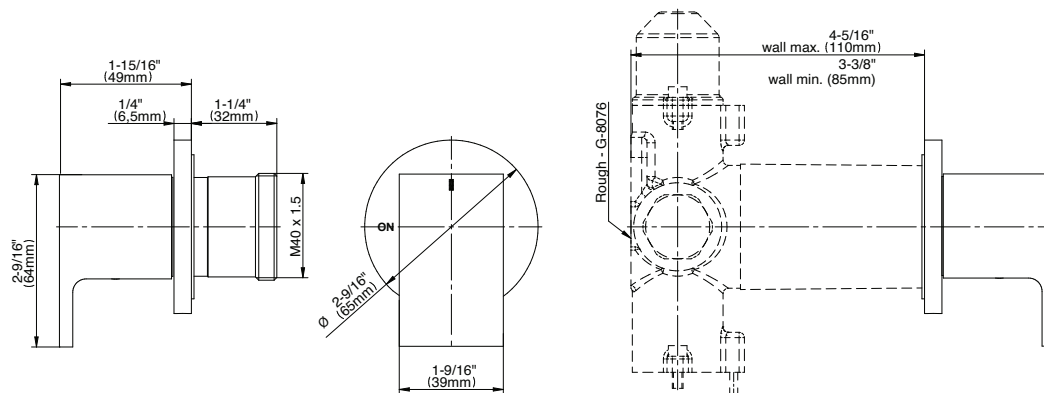

The measurements shown are for reference only. Products and specifications shown are subject to change without notice. Revised 9/2020.

www.graff-designs.com | phone: 800-954-4723