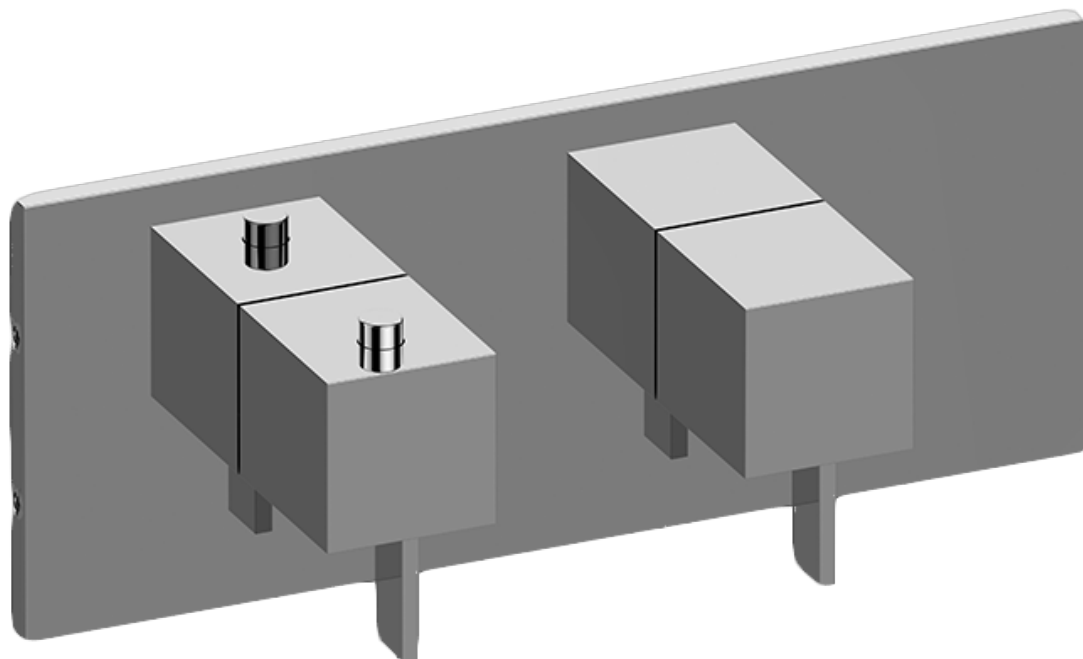

BATHROOM
Qubic M-Series Valve Horizontal
Trim with Two Handles

GRAFF[®]

G-8048H-LM39E0-T

Old code: G-8048H-LM39E0-T

G-8048H-LM39E0-T