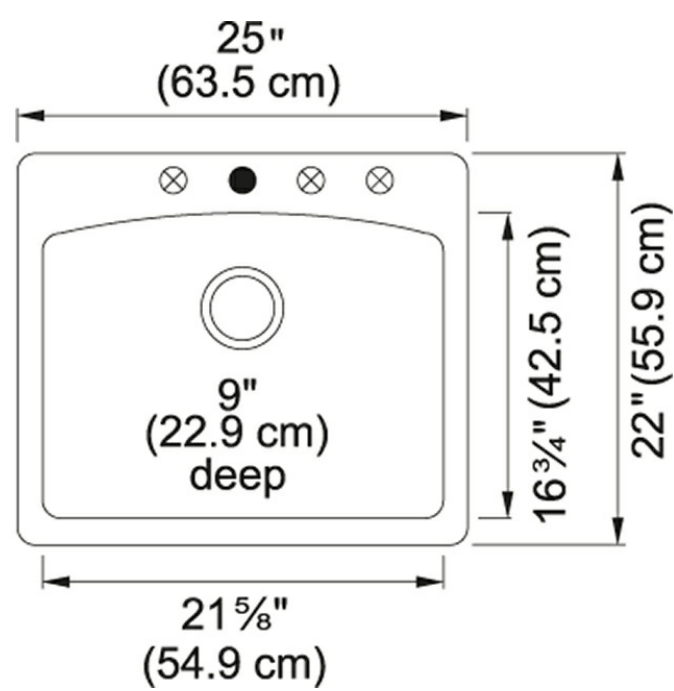

Product Picture

Technical Drawing

Product Dimensions

Width overall	22"
Depth Overall	9"
Length of large bowl	21 5/8"
Width of large bowl	16 3/4"
Depth of large bowl	9"
Minimum Cabinet Size	27"

General Information

Type of Material	Granite
Number of Bowls	1
Faucet Hole	1; 3 Predrilled
Where to buy	Showroom

Article Numbers

FUN#	114.0155.300
US Part Number	ESDB25229-1