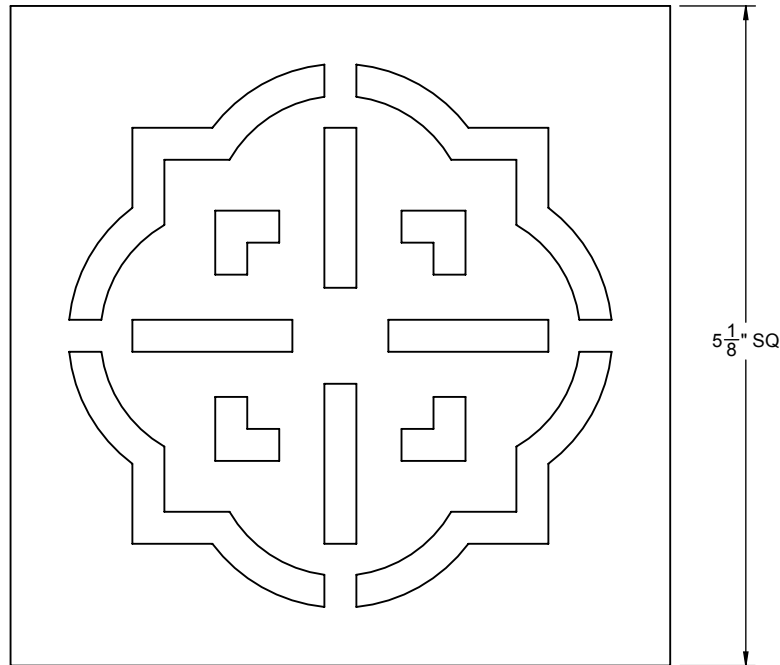

California Faucets®

CHRISTOPHERGRUBB Collection

StyleDrain®

STRATHMORE™ GRID

Features

- All brass decorative grid with no visible surface screws
- Surface is foot friendly with no sharp edges
- Rigid grid construction - will not dish or bend
- Square design for easy floor design and installation
- Compatible with all StyleDrain rough (9177 series) & throats (9178 or 9178-UG-2) - sold separately
- Over 28 finishes including 13 PVD finishes

9195-A

Codes/Standards Applicable

Product meets or exceeds the following:

- ASME A112.18.2/CSA B125.2
- US PAT NO. 8043497

OPEN AREA: 5.05 in²