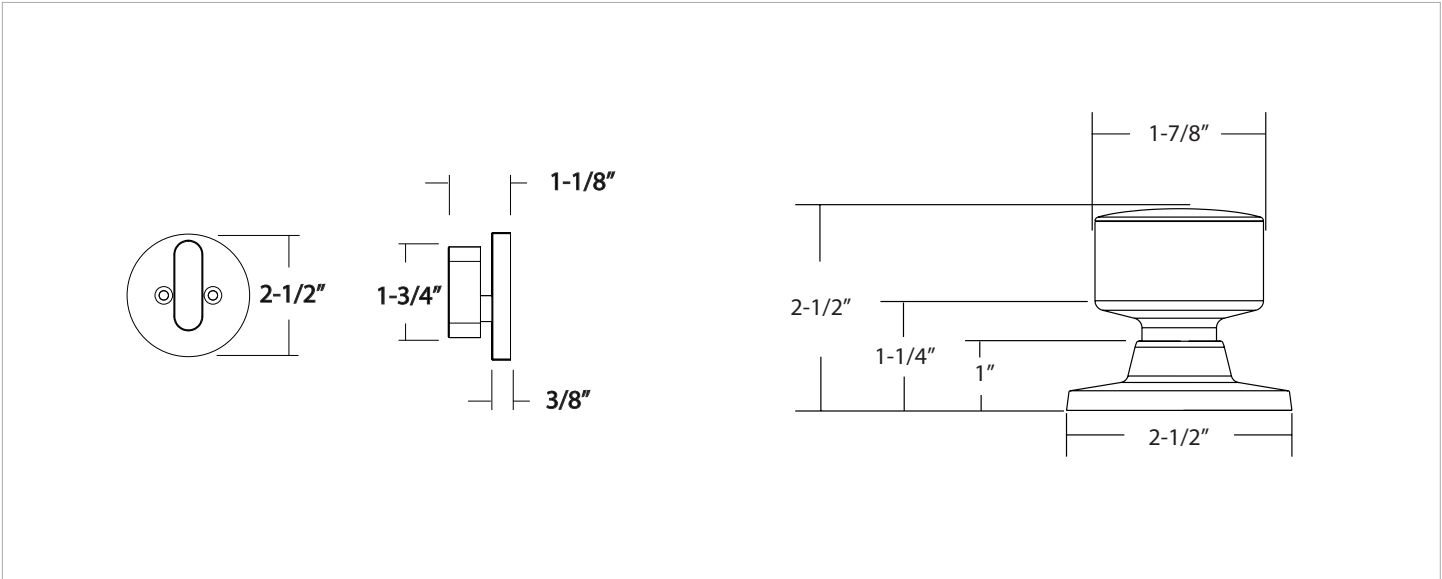

EXPRESSIONS™ SERIES

Style
Knob
Finishes

Owen
Dylan
Satin Brass (US4)
Satin Nickel (US15)
Flat Black (US19)
Polished Chrome (US26)

Door Specs 2-1/8" Face Bore, 1" Edge Bore
5-1/2" Center to Center Door Prep
1" x 2-1/4" Radius Corner

Door Thickness 1-3/8" to 1-3/4"

Handing Universal handing

Description
Owen Trim with Dylan Knob

Function
Single Cylinder

Satin Brass
YOWN43.DYLUS4

Satin Nickel
YOWN43.DYLUS15

Flat Black
YOWN43.DYLUS19

Polished Chrome
YOWN43.DYLUS26