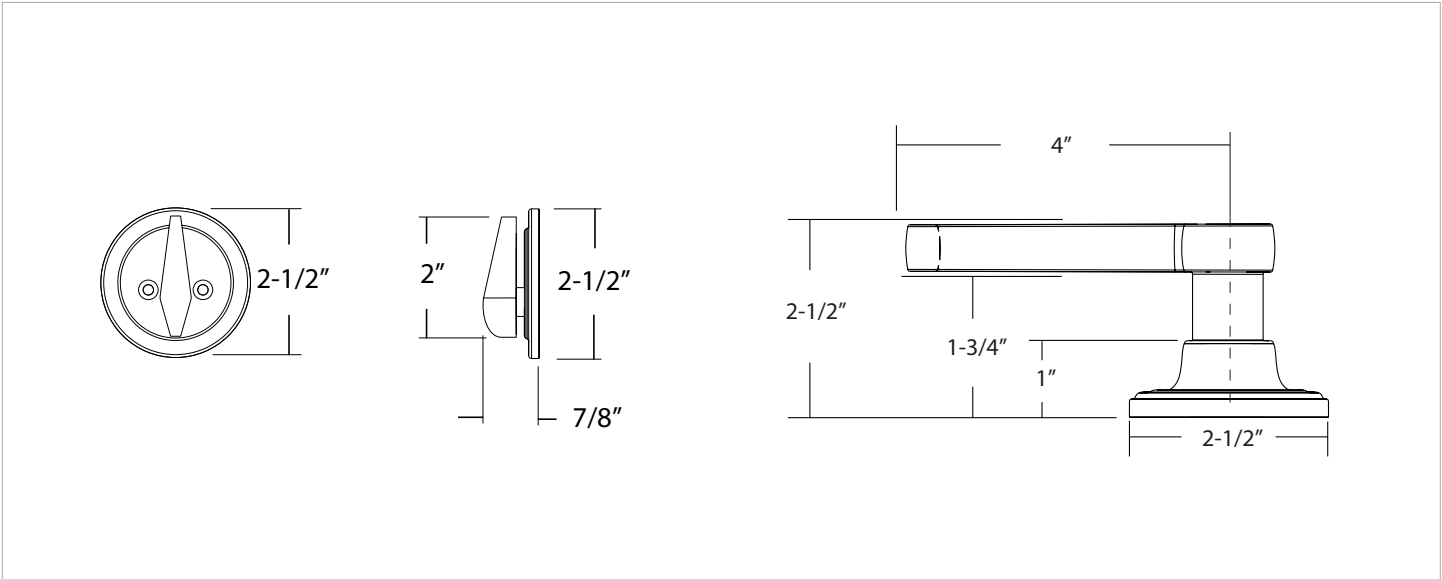

# EXPRESSIONS™ SERIES

Style  
Lever  
Finishes

**Maguire**  
Farmington  
Polished Brass (US3)  
Oil Rubbed Bronze (US10B)  
Satin Nickel (US15)  
Polished Chrome (US26)

Door Specs 2-1/8" Face Bore, 1" Edge Bore  
5-1/2" Center to Center Door Prep  
1" x 2-1/4" Radius Corner

Door Thickness 1-3/8" to 1-3/4"

Handing Specify right-handed or left-handed

Description	Function	Polished Brass	Oil Rubbed Bronze	Satin Nickel	Polished Chrome
Maguire Trim with Farmington Lever, Left Handed	Single Cylinder	YMGR43.FMTLHUS3	YMGR43.FMTLHUS10B	YMGR43.FMTLHUS15	YMGR43.FMTLHUS26
Maguire Trim with Farmington Lever, Right Handed	Single Cylinder	YMGR43.FMTRHUS3	YMGR43.FMTRHUS10B	YMGR43.FMTRHUS15	YMGR43.FMTRHUS26