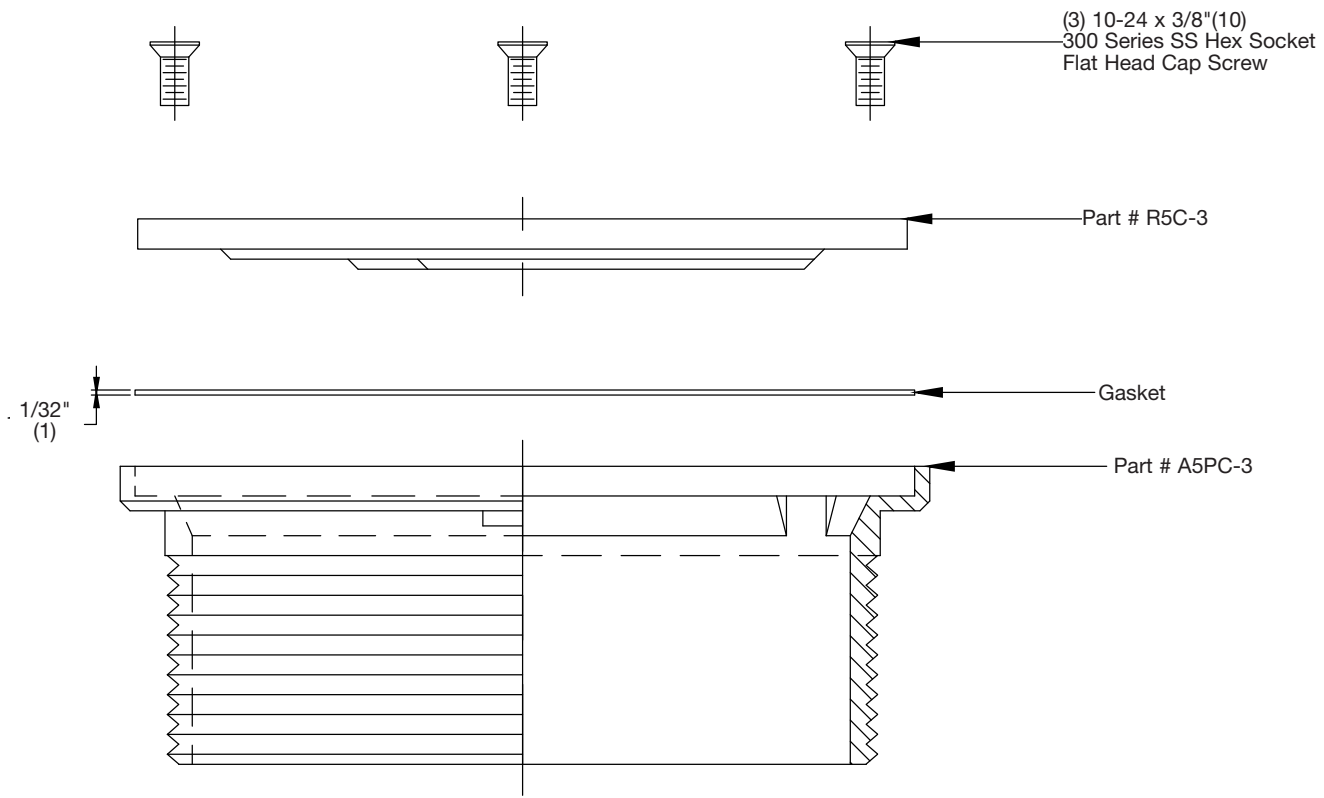

For Commercial Applications

R-3

SS Cleanout Top

Material: 304 Stainless Steel.

EDP Number
8186300

NOTICE

The information contained herein is not intended to replace the full product installation and safety information available or the experience of a trained product installer. You are required to thoroughly read all installation instructions and product safety information before beginning the installation of this product.