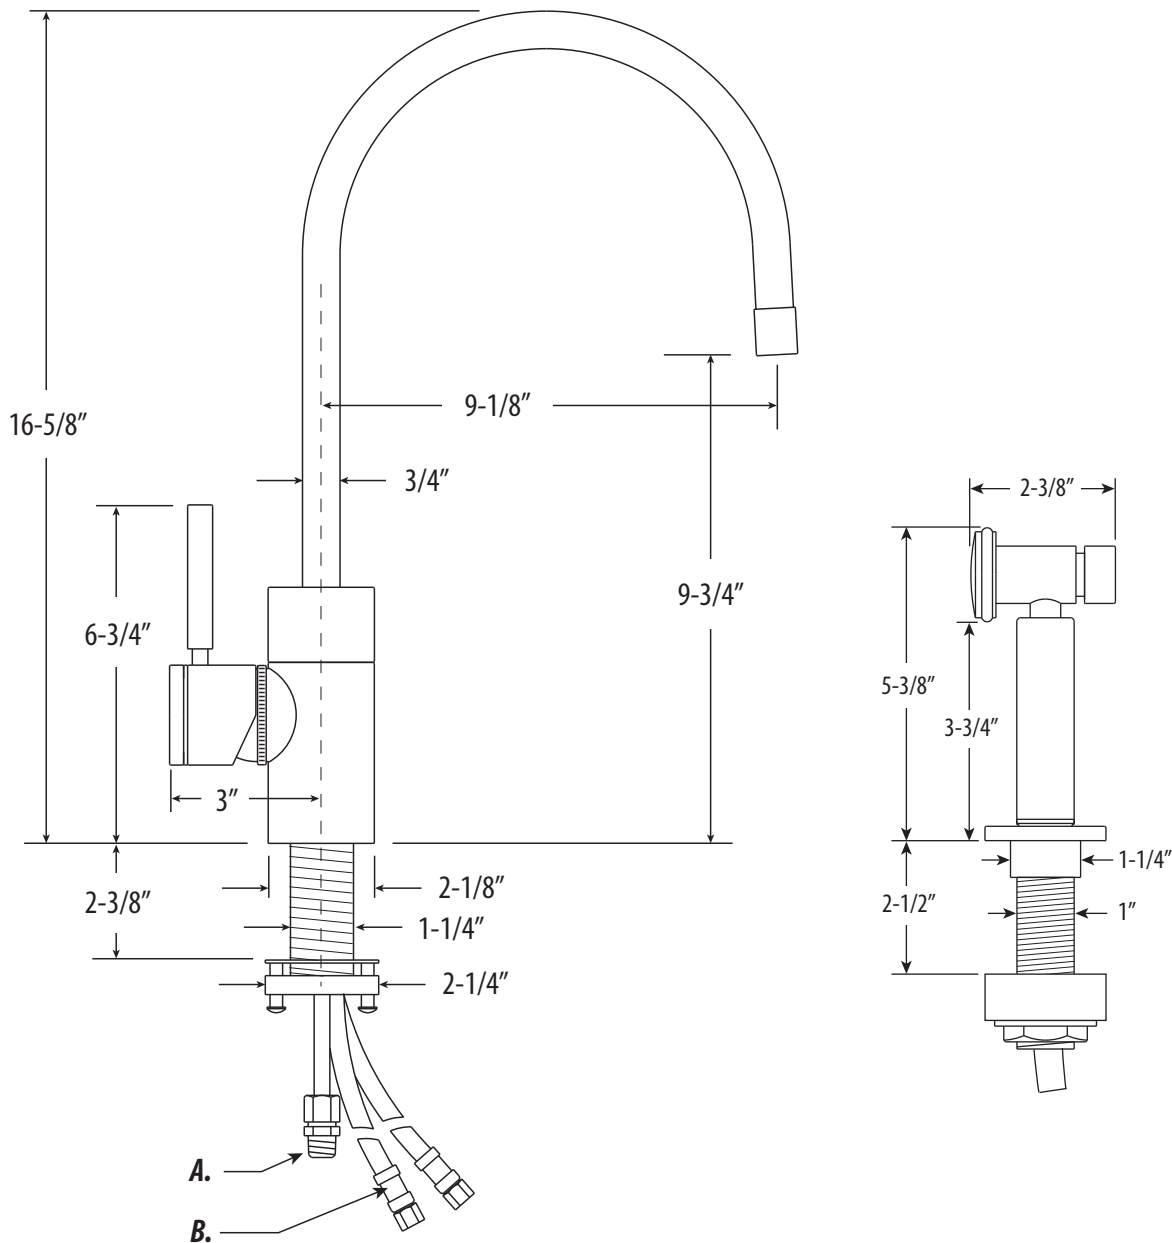

PARCHE KITCHEN FAUCET / W SIDE SPRAY

3800-1

- MAX COUNTER THICKNESS 2-3/8"
- MINIMUM INSTALL HOLE SIZE 1-3/8"

- A. Side Spray Connection with 1/4" NPT Pipe Fitting
- B. Supply Hoses - 20" Long with 3/8" Compression Fittings

DIMENSIONS MAY VARY AND ARE SUBJECT TO CHANGE. NO RESPONSIBILITY IS ASSUMED FOR USE OF SUPERCEDED OR VOIDED DATA