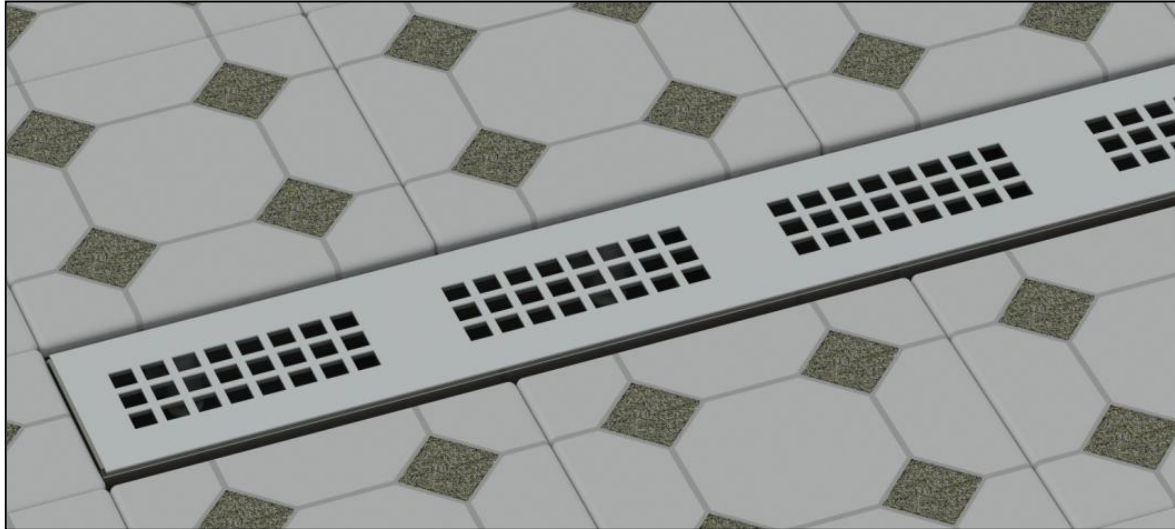

LD7-
Linear Shower Drain Trim Kit
Includes Height Adjustable Grate

MODEL NO.	REQUIRED ROUGH KIT	A (IN.)
LD7-24	LDRK-24	22 1/4"
LD7-28	LDRK-28	26 3/16"
LD7-32	LDRK-32	30 1/8"
LD7-36	LDRK-36	34 1/16"
LD7-40	LDRK-40	38"
LD7-44	LDRK-44	41 15/16"
LD7-48	LDRK-48	45 14/16"