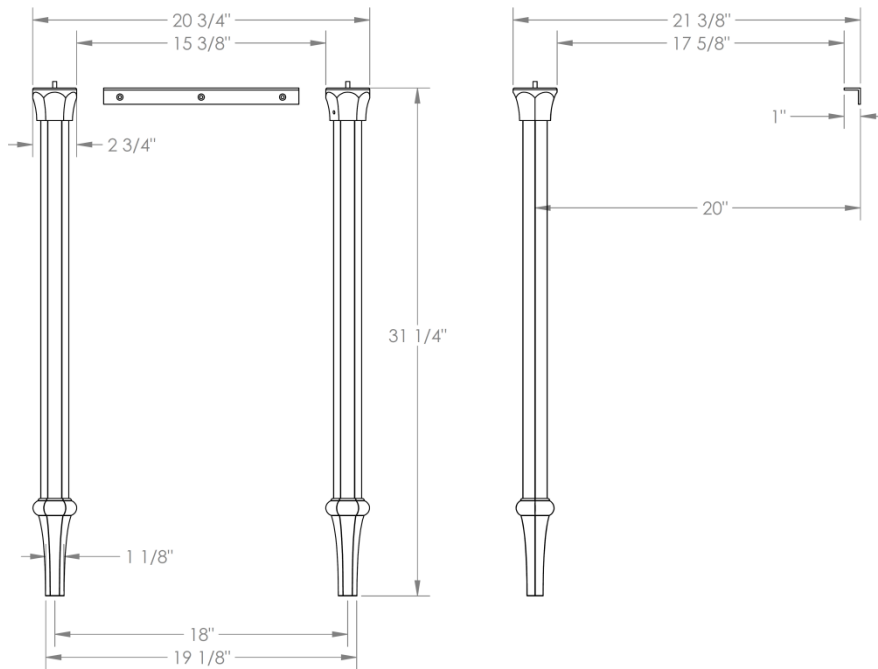

CON24-BSTST
24" Console Legs

WATERMARK DESIGNS 2/21/2013

350 Dewitt Ave Brooklyn NY 11207 USA T 718 257 2800 F 718 257 2144 info@watermark-designs.com