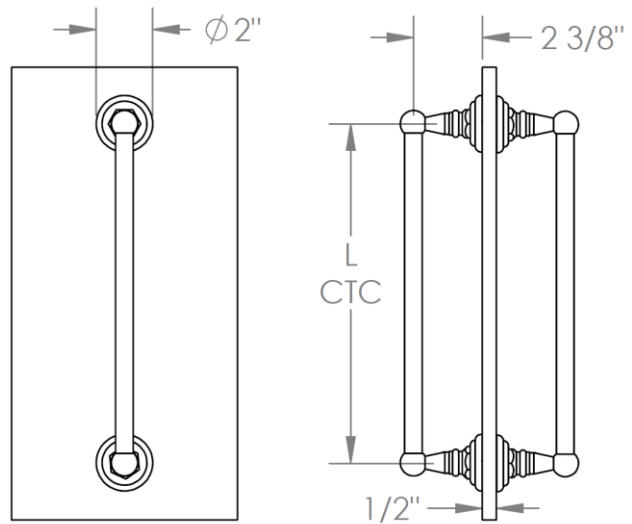

### 322-0.1- \_DDP

Glass Mounted Double Shower Door Pull  
For use with 1/2" thick glass with Ø1/2" holes  
Rochester Collection

MODEL NO.	DIMENSION OF L
322-0.1-6DDP	6"
322-0.1-12DDP	12"
322-0.1-18DDP	18"
322-0.1A-DDP	24"