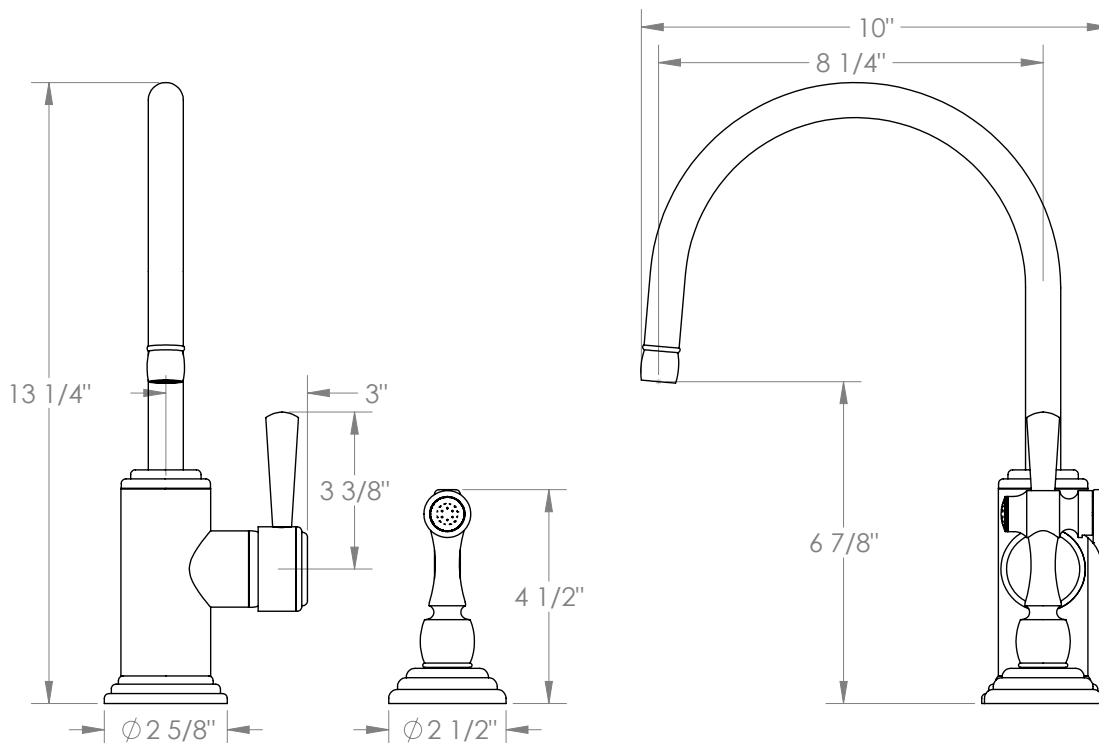

WATERMARK

BROOKLYN, NEW YORK

Stratford 321-7.4-S1A

Deck Mounted, Monoblock Kitchen Faucet with
Side Spray

- Side Spray Hose Length: 50" (Final Length May Vary)
- Fits Deck Up To 1-1/2" Thick
- Recommended Mounting Hole: 1-3/8"
- All Lead-Free Brass Construction
- Flow Rate: 1.75 GPM
- Ceramic Mixing Cartridge
- 360° Rotating Spout
- Professional Installation Required

Available in all finishes shown on the [Watermark Designs website](https://www.watermark-designs.com)

Meets the applicable requirements of ASME A112.18.1-2005/CSA B125.1-05, entitled "Plumbing Supply Fittings".

Watermark Designs reserves the right to make revisions without notice to produce specifications. All product dimensions are nominal.

09/2023

350 Dewitt Ave. Brooklyn, NY 11207 USA | T: 1 718 257 2800 | F: 1 718 257 2144 | customerservice@watermark-designs.com