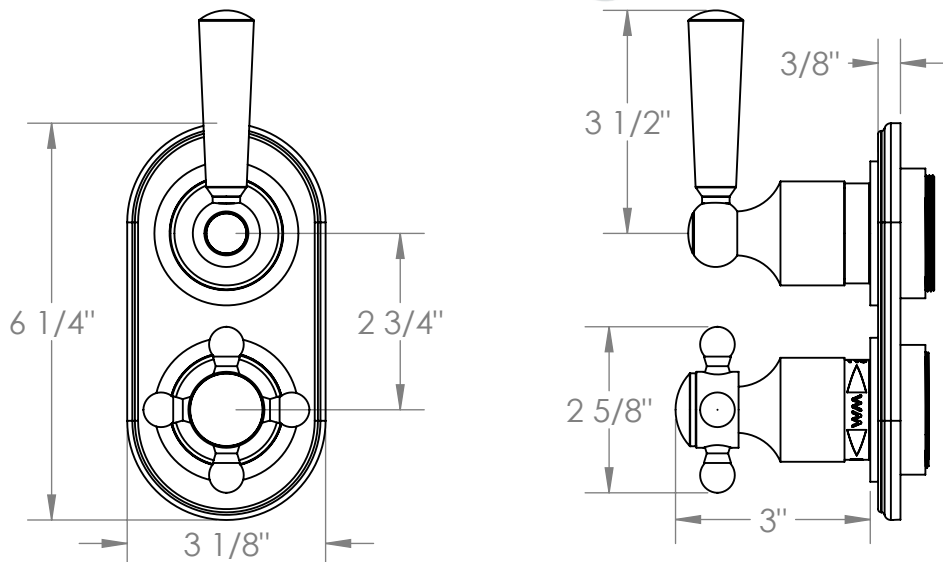

313-T25-WW

Wall Mounted Mini Thermostatic Shower Trim with Built-In Control
For use with SS-TH60 or SS-TH70 concealed rough

Meets the applicable requirements of ASME A112.18.1-2005/CSA B125.1-05, entitled "Plumbing Supply Fittings"