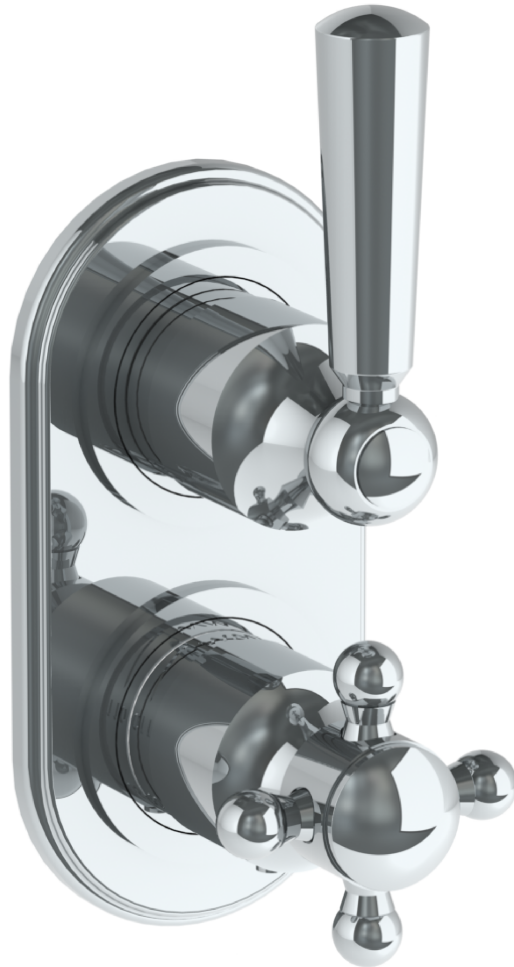

313-T25-WW

Wall Mounted Mini Thermostatic Shower Trim with Built-In Control
For use with SS-TH60 or SS-TH70 concealed rough

Meets the applicable requirements of ASME A112.18.1-2005/CSA B125.1-05, entitled "Plumbing Supply Fittings"