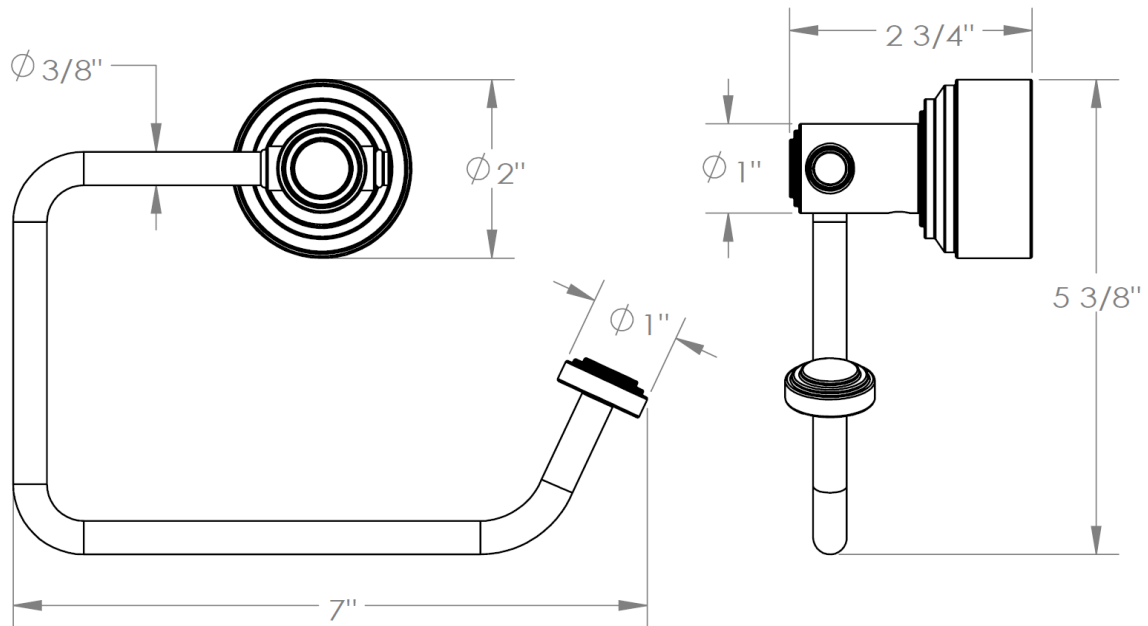

29-0.4
Paper Holder

WATERMARK DESIGNS 1/9/2015