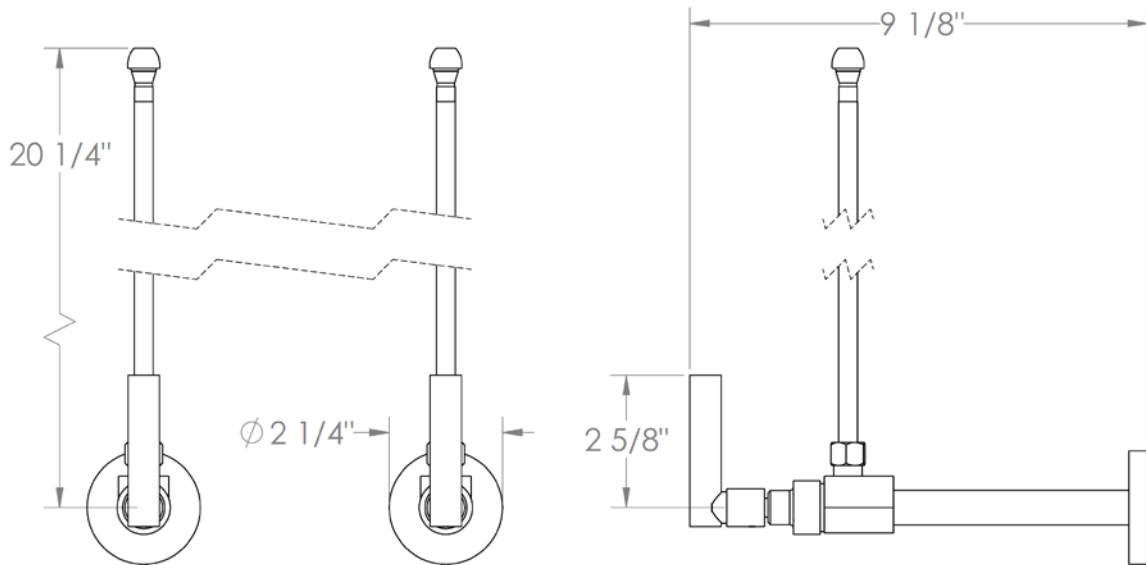

**27-MAS3-CL14**

Lavatory Angle Stop Kit

1/2" Sweat x 3/8" OD Compression

**WATERMARK** DESIGNS 4/18/2018

350 Dewitt Ave Brooklyn NY 11207 USA T 718 257 2800 F 718 257 2144 info@watermark-designs.com