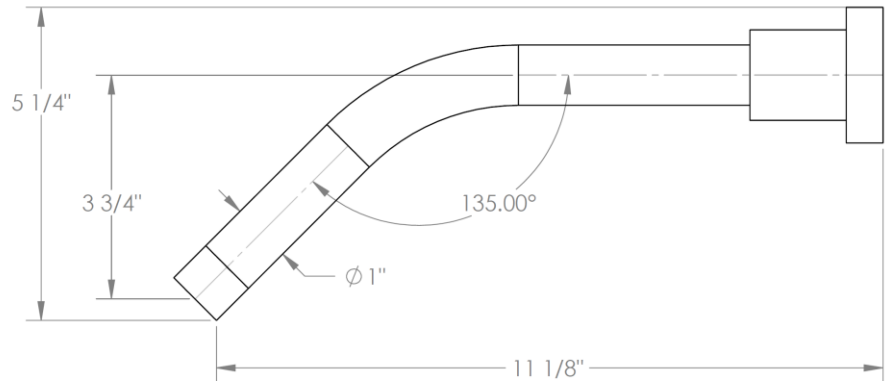

23-WBSX

Wall Mounted Bath Spout

Meets the applicable requirements of ASME A112.18.1-2005/CSA B125.1-05, entitled "Plumbing Supply Fittings"