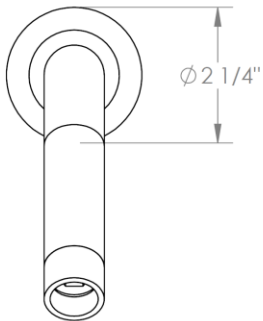

23-WBSX

Wall Mounted Bath Spout

Meets the applicable requirements of ASME A112.18.1-2005/CSA B125.1-05, entitled "Plumbing Supply Fittings"