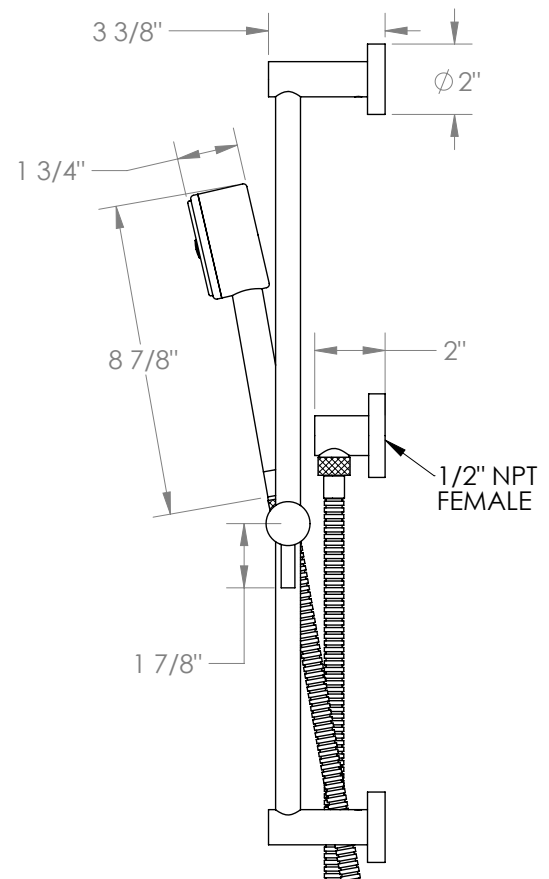

WATERMARK

BROOKLYN, NEW YORK

Loft 2.0 23-HSPB2

Positioning Bar Shower Kit with Hand Shower

- Handshower Flow Rate: 1.75 GPM
- Slide bar features an adjustable shower holder that can be set along length of bar and can be set at angle up to 45°
- Hose Length: 69"
- Includes two backflow preventers- one in the hand shower and one in the wall elbow

Includes The Following Components:

- Shower Positioning Bar: PB-6524-24
- Hand Shower: SH-LFT30
- Wall Elbow: ELB-TIT2
- Shower Hose: DS-4079

Available in all finishes shown on the [Watermark Designs website](https://www.watermark-designs.com)

Meets the applicable requirements of ASME A112.18.1-2005/CSA B125.1-05, entitled "Plumbing Supply Fittings".

Watermark Designs reserves the right to make revisions without notice to produce specifications. All product dimensions are nominal.