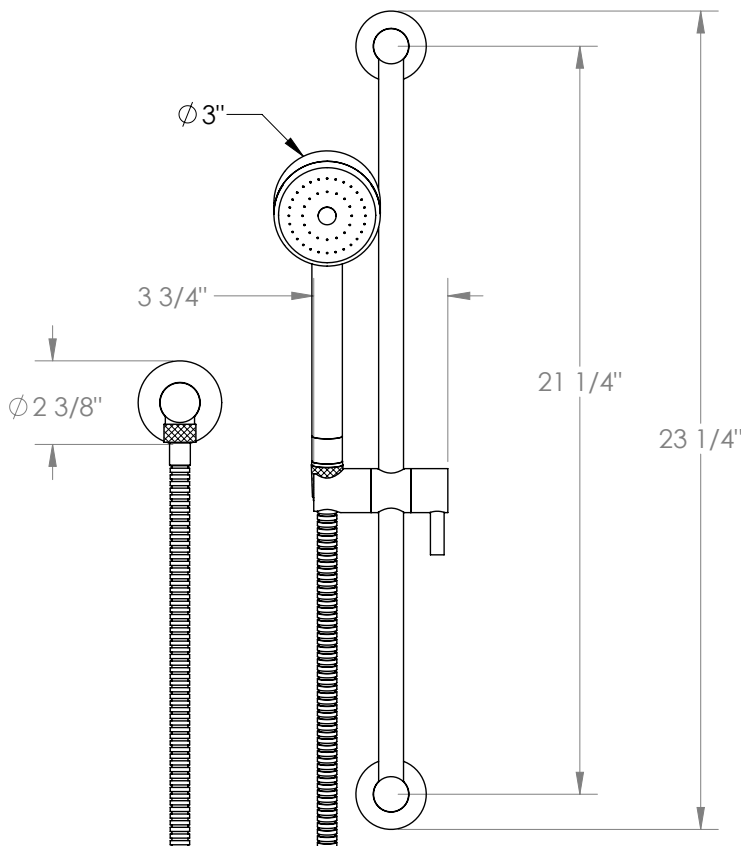

WATERMARK

BROOKLYN, NEW YORK

Loft 2.0 23-HSPB2

Positioning Bar Shower Kit with Hand Shower

- Handshower Flow Rate: 1.75 GPM
- Slide bar features an adjustable shower holder that can be set along length of bar and can be set at angle up to 45°
- Hose Length: 69"
- Includes two backflow preventers- one in the hand shower and one in the wall elbow

Includes The Following Components:

- Shower Positioning Bar: PB-6524-24
- Hand Shower: SH-LFT30
- Wall Elbow: ELB-TIT2
- Shower Hose: DS-4079

Available in all finishes shown on the [Watermark Designs website](https://www.watermark-designs.com)

Meets the applicable requirements of ASME A112.18.1-2005/CSA B125.1-05, entitled "Plumbing Supply Fittings".

Watermark Designs reserves the right to make revisions without notice to produce specifications. All product dimensions are nominal.