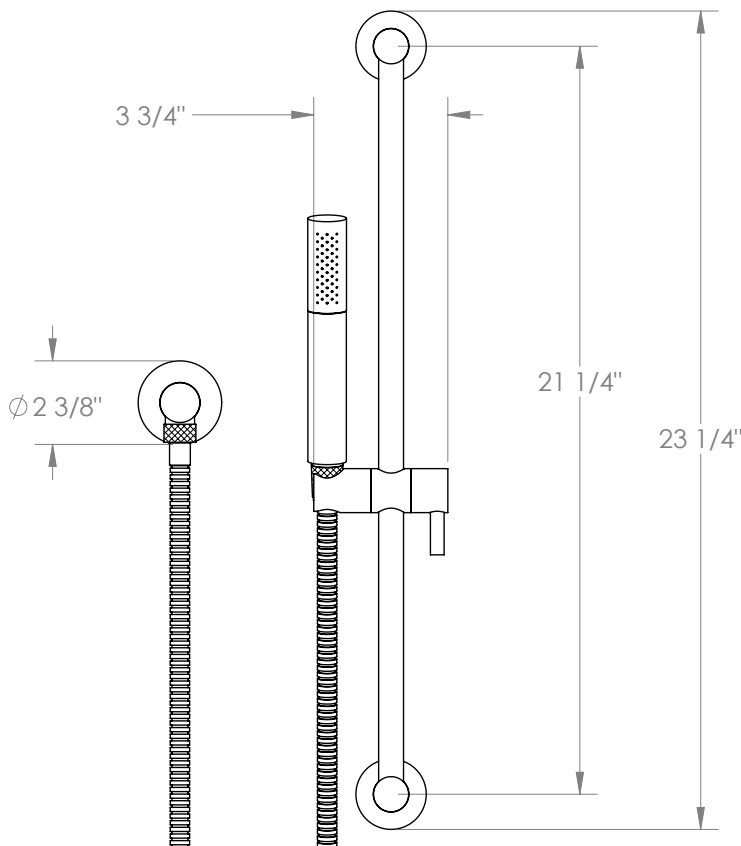

WATERMARK

BROOKLYN, NEW YORK

Loft 2.0 23-HSPB1

Positioning Bar Shower Kit with Hand Shower

- Handshower Flow Rate: 1.75 GPM
- Slide bar features an adjustable shower holder that can be set along length of bar and can be set at angle up to 45°
- Hose Length: 69"
- Includes two backflow preventers- one in the hand shower and one in the wall elbow

Includes The Following Components:

- Shower Positioning Bar: PB-6524-24
- Hand Shower: SH-TIT30
- Wall Elbow: ELB-TIT2
- Shower Hose: DS-4079

Available in all finishes shown on the [Watermark Designs website](https://www.watermark-designs.com)

Meets the applicable requirements of ASME A112.18.1-2005/CSA B125.1-05, entitled "Plumbing Supply Fittings".

Watermark Designs reserves the right to make revisions without notice to produce specifications. All product dimensions are nominal.