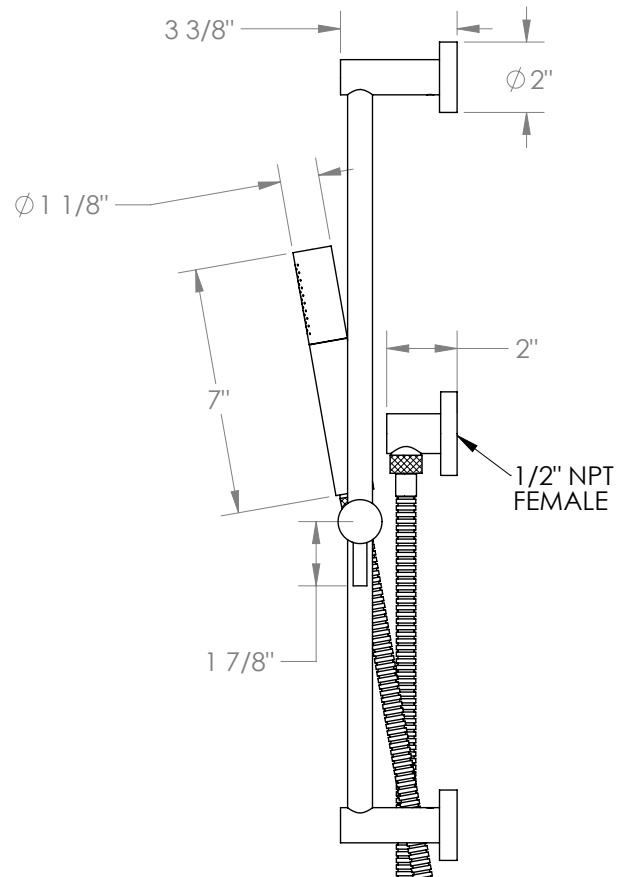

WATERMARK

BROOKLYN, NEW YORK

Loft 2.0 23-HSPB1

Positioning Bar Shower Kit with Hand Shower

- Handshower Flow Rate: 1.75 GPM
- Slide bar features an adjustable shower holder that can be set along length of bar and can be set at angle up to 45°
- Hose Length: 69"
- Includes two backflow preventers- one in the hand shower and one in the wall elbow

Includes The Following Components:

- Shower Positioning Bar: PB-6524-24
- Hand Shower: SH-TIT30
- Wall Elbow: ELB-TIT2
- Shower Hose: DS-4079

Available in all finishes shown on the [Watermark Designs website](https://www.watermark-designs.com)

Meets the applicable requirements of ASME A112.18.1-2005/CSA B125.1-05, entitled "Plumbing Supply Fittings".

Watermark Designs reserves the right to make revisions without notice to produce specifications. All product dimensions are nominal.