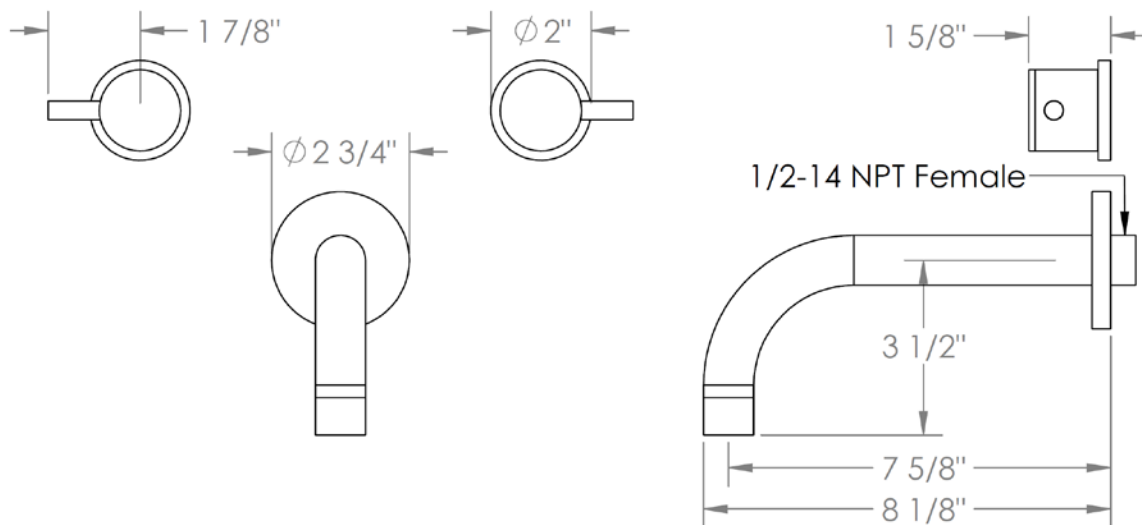

22-5-TIB

Wall Mounted 3 Hole Bath Set

For use with either SS-506 or SS-THV2.2-26C concealed rough

Meets the applicable requirements of ASME A112.18.1-2005/CSA B125.1-05, entitled "Plumbing Supply Fittings"