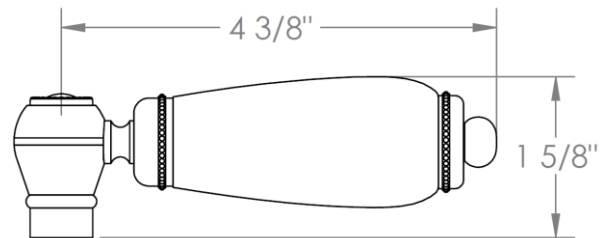

CC - POMPEI
DD - NAPLES