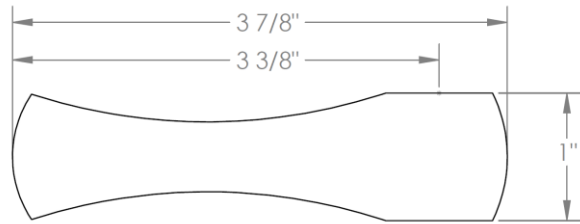

125-T10-BG4

Trim Kit Only for Thermostatic Valve

For use with SS-TH1000 or SS-TH3000 thermostatic rough

WATERMARK DESIGNS 4/17/2018

Chelsea Handle Options

BG4 – JOYCE

BG5 – MARKET