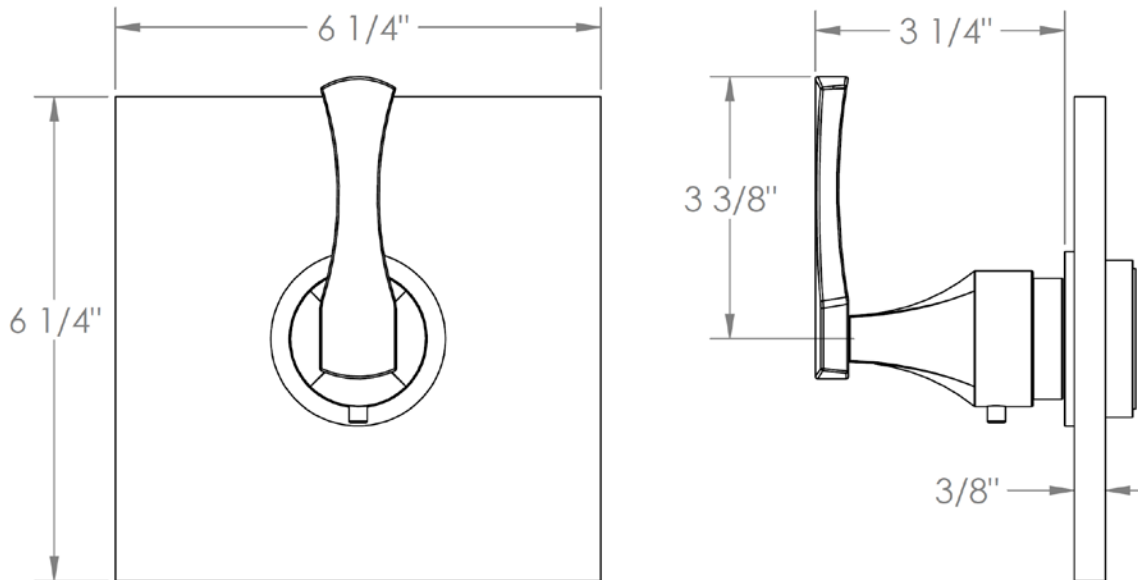

125-T10-BG4

Trim Kit Only for Thermostatic Valve

For use with SS-TH1000 or SS-TH3000 thermostatic rough

WATERMARK DESIGNS 4/17/2018

Chelsea Handle Options

BG4 – JOYCE

BG5 – MARKET