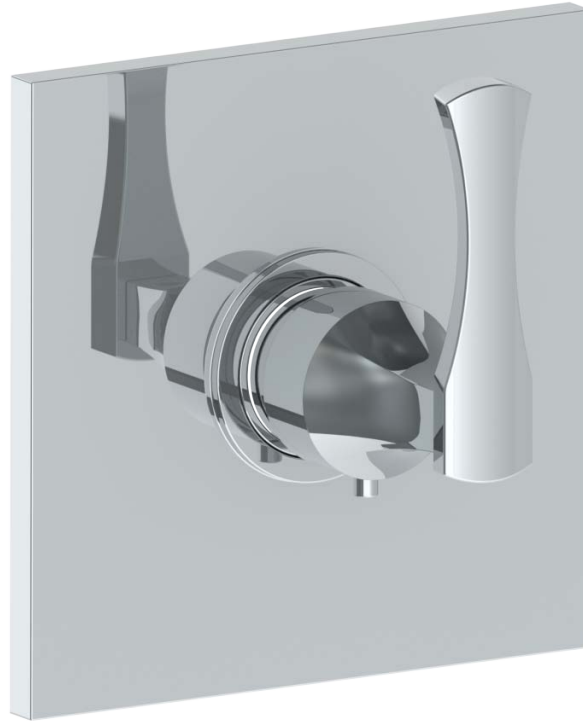

125-T10-BG4

Trim Kit Only for Thermostatic Valve

For use with SS-TH1000 or SS-TH3000 thermostatic rough

WATERMARK DESIGNS 4/17/2018

Chelsea Handle Options

BG4 – JOYCE

BG5 – MARKET