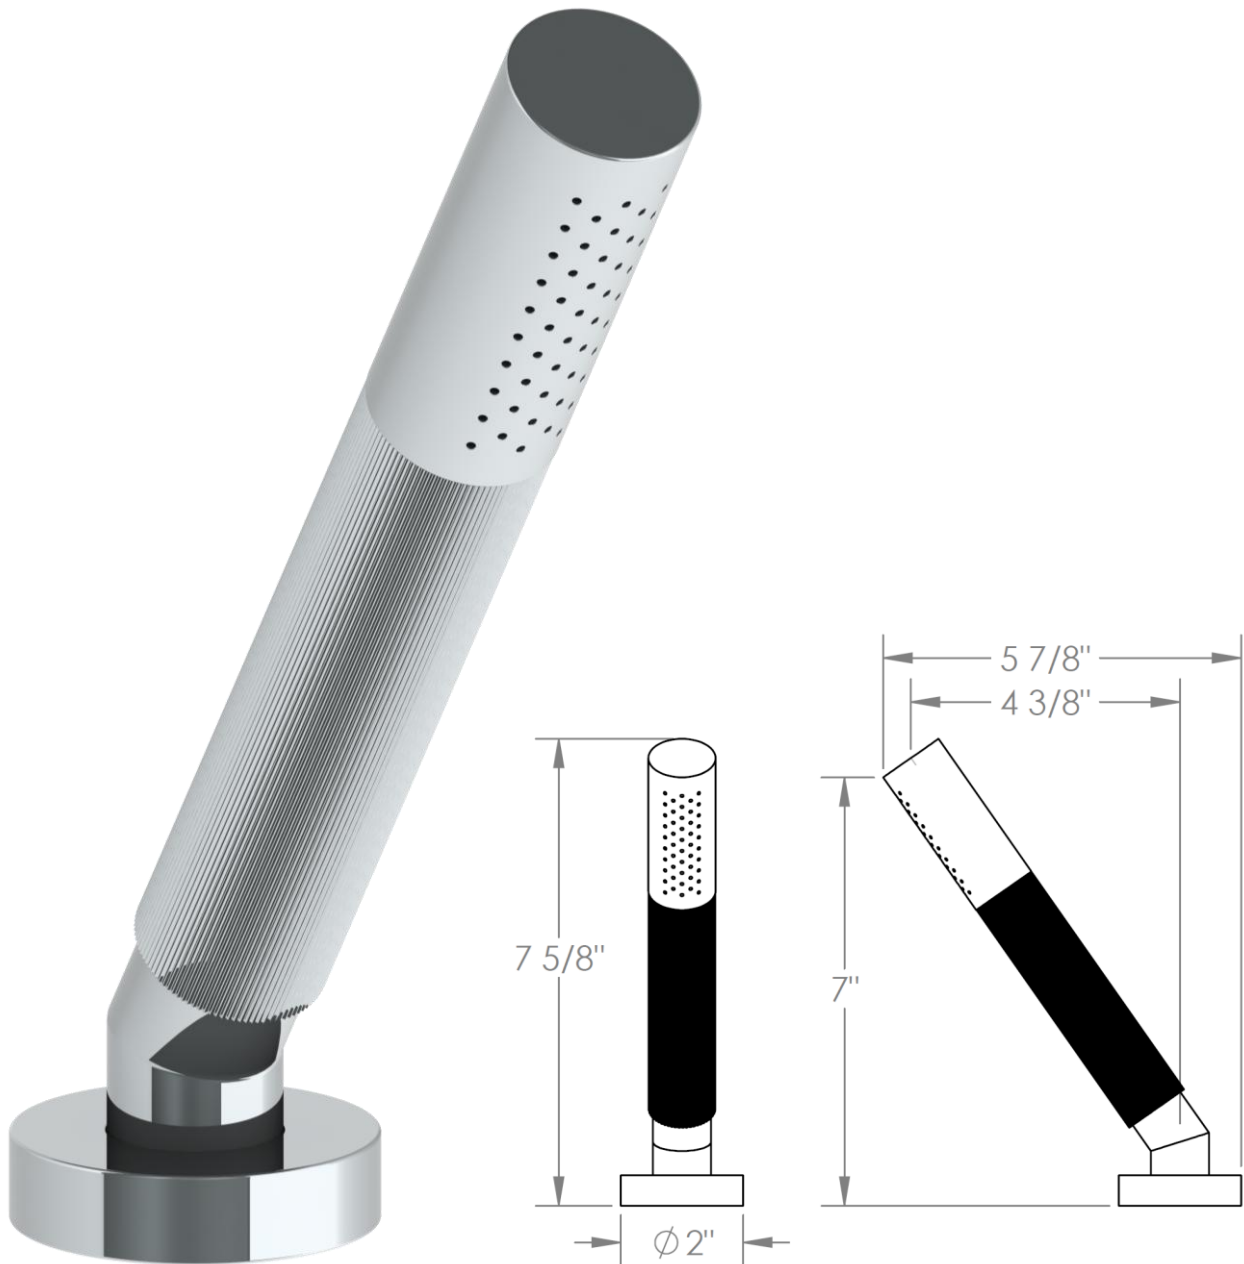

111-DHS

Deck Mounted Pull Out Slim Hand Shower Set

Includes DM-3079 hose

Flow Rate: 1.75 GPM

Meets the applicable requirements of ASME A112.18.1-2005/CSA B125.1-05, entitled "Plumbing Supply Fittings"

WATERMARK DESIGNS 4/18/2019