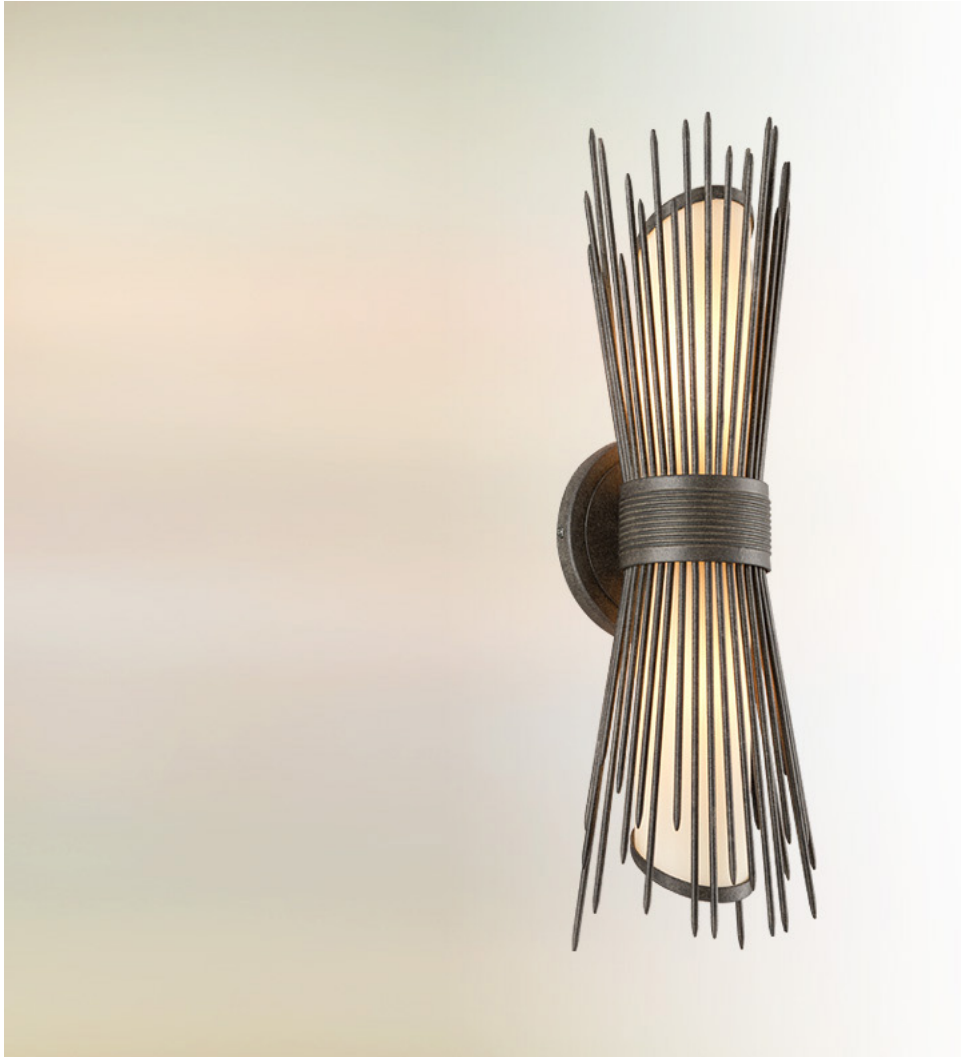

BLINK

B4272

EXTERIOR WALL SCONCE <M>

Hand-crafted Aluminum

Provence Glass

French Iron Finish

6.25"W 20.75"H 5.75"P 10.5"TCD

Backplate: 5.5"W 0.75"D