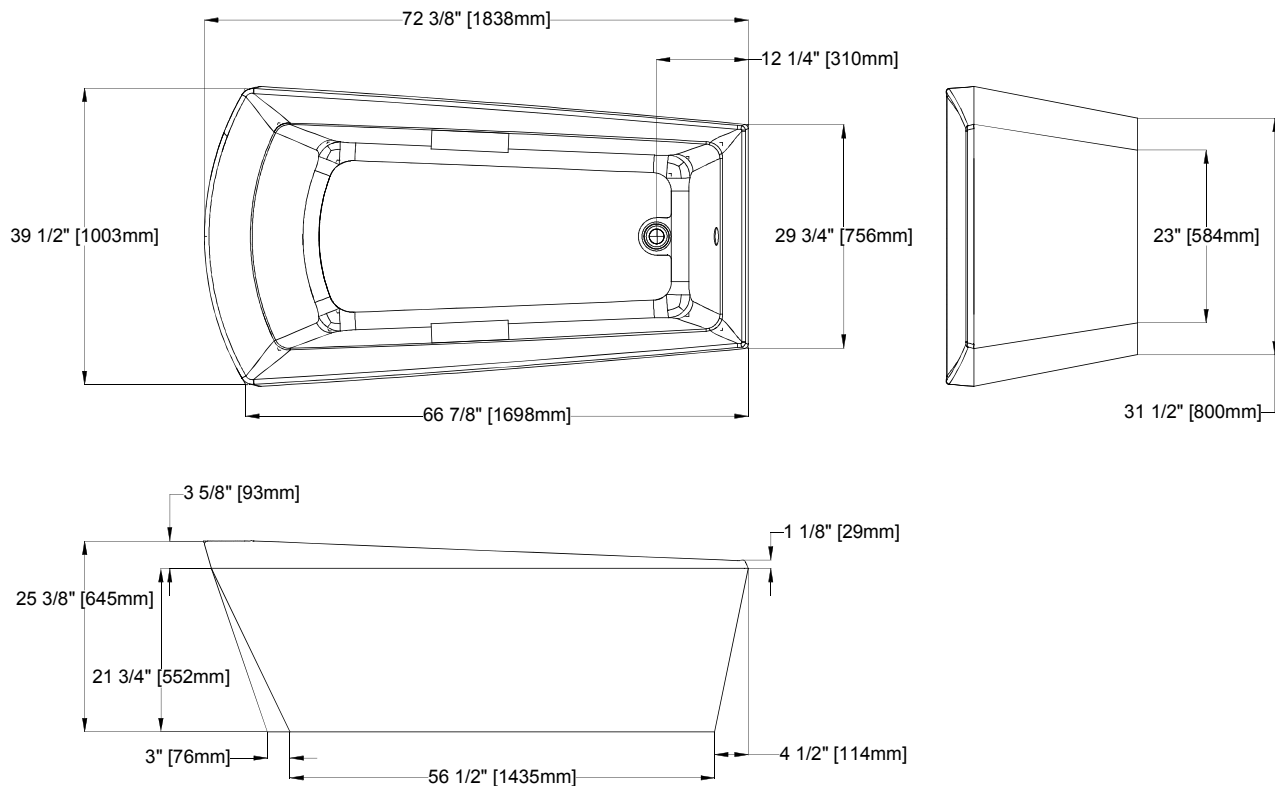

Soirée® Freestanding Bathtub

FEATURES

- 72-3/8" x 39-1/2" x 25-3/8"
- Luxuriously deep bathing well
- Cast-acrylic construction provides high durability
- Slip-resistant surface
- Solid brass grab bars with optional finishes
- Drain and overflow cover are included with the tub in a matching finish to the grab bars

COLORS/FINISHES

- Shell Color
#01 Cotton
- Grab Bar
#CP Polished Chrome
#BN Brushed Nickel
#PN Polished Nickel

PRODUCT SPECIFICATION

The Soirée Freestanding Bathtub shall be 72-3/8" in length, 39-1/2" in width and 25-3/8" in height. Bath shall be free standing with drain and overflow cover included to match the solid brass grab bars. Bath shall have a slip-resistant surface and acrylic construction. Bath shall be TOTO Model ABF964N____.

ABF964N

Soirée® Freestanding Bathtub

SPECIFICATIONS

- **Size** 72-3/8" x 39-1/2" x 25-3/8"
- **Depth** 20-1/2"
- **Water Depth** 15.9"
- **Warranty** 1 Year Limited Warranty on acrylic tub
1 Year Limited Warranty on components and parts
- **Material** Cast Acrylic
- **Shipping Weight** 310 lbs.
- **Shipping Dimensions** 78-1/2" L x 48-1/2" W x 33-1/2" H
- **Gallons** 76 to overflow

INSTALLATION NOTES

Floor support under bath must provide a minimum of 75 lbs/square foot (366 kg/square meter) loading.

TOTO®

These dimensions and specifications are subject to change without notice