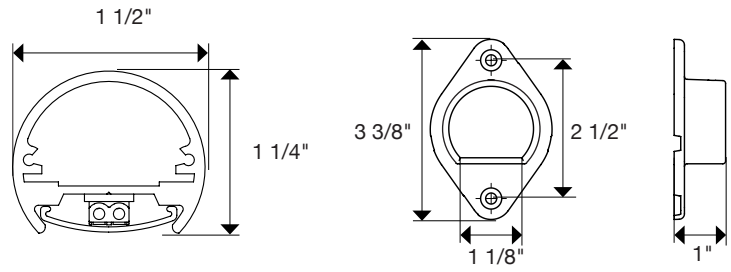

## Illuminated LED Lighted Closet Rod

Fixture Section

Flange Section

### SPECIFICATIONS

Dimensions:	18" - 96" L x 1 1/2" W x 1 1/4" H
Construction Materials:	Extruded aluminum-Powder Coat Finish
Wattage:	1/4 Watt LEDs
Color Temp (Kelvin):	2700K (Warm White) or 3000K (Neutral White)
CRI:	90+
LED Beam Angle:	120°
Input Voltage:	15 Volt DC
Mounting:	Flange set and center brackets
Max Run:	Refer to driver specs
Wiring:	18/2 solid (recommended)
Environment:	Dry and wet locations