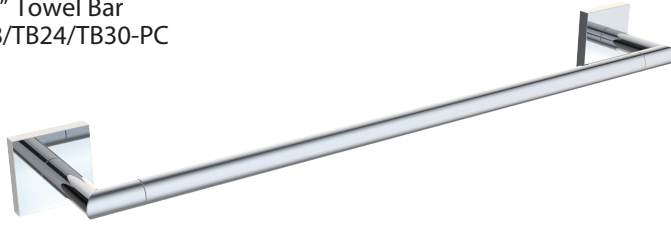

# Atlanta

- Zinc back plate
- Mounting kit included

#### WARRANTY

- LIFETIME LIMITED (RESIDENTIAL USE)
- ONE YEAR (COMMERCIAL USE)

Product Code	Name	Finishes	Sizes (mm)			Sizes (Inches)		
			Length	Width	Height	Length	Width	Height
ATL- TB12	ATL-12 Towel Bar	PC, BN, MB	352	47	73	13 7/8	1 7/8	2 7/8
ATL- TB18	ATL-18 Towel Bar	PC, BN, MB	504	47	73	19 7/8	1 7/8	2 7/8
ATL- TB24	ATL-24 Towel Bar	PC, BN, MB	657	47	73	25 7/8	1 7/8	2 7/8
ATL- TB30	ATL-30 Towel Bar	PC, BN, MB	809	47	73	31 7/8	1 7/8	2 7/8
ATL- RH-1	ATL-Robe Hook	PC, BN, MB	51	47	73	2	1 7/8	2 7/8
ATL- TPEURO	ATL-Tissue Holder	PC, BN, MB	204	47	73	8	1 7/8	2 7/8
ATL- TRRD	ATL-Towel Ring	PC, BN, MB	180	210	73	7	8 1/4	2 7/8
ATL- TRSD	ATL-Towel Ring	PC, BN, MB	190	150	73	7 1/2	5 7/8	2 7/8

# Atlanta

- Zinc back plate
- Mounting kit included

12"/18"/24"/30" Towel Bar  
ATL-TB12/TB18/TB24/TB30-PC

Robe Hook  
ATL-RH-1-PC

Tissue Holder  
ATL-TPEURO-PC

Towel Ring  
ATL-TRRD-PC

Towel Ring  
ATL-TRSQ-PC