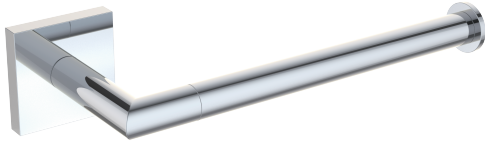

# Atlanta

- Zinc back plate
- Mounting kit included

#### WARRANTY

- LIFETIME LIMITED (RESIDENTIAL USE)
- ONE YEAR (COMMERCIAL USE)

Product Code	Name	Finishes	Sizes (mm)			Sizes (Inches)		
			Length	Width	Height	Length	Width	Height
ATL- TB12	ATL-12 Towel Bar	PC, BN, MB	352	47	73	13 7/8	1 7/8	2 7/8
ATL- TB18	ATL-18 Towel Bar	PC, BN, MB	504	47	73	19 7/8	1 7/8	2 7/8
ATL- TB24	ATL-24 Towel Bar	PC, BN, MB	657	47	73	25 7/8	1 7/8	2 7/8
ATL- TB30	ATL-30 Towel Bar	PC, BN, MB	809	47	73	31 7/8	1 7/8	2 7/8
ATL- RH-1	ATL-Robe Hook	PC, BN, MB	51	47	73	2	1 7/8	2 7/8
ATL- TPEURO	ATL-Tissue Holder	PC, BN, MB	204	47	73	8	1 7/8	2 7/8
ATL- TRRD	ATL-Towel Ring	PC, BN, MB	180	210	73	7	8 1/4	2 7/8
ATL- TRSD	ATL-Towel Ring	PC, BN, MB	190	150	73	7 1/2	5 7/8	2 7/8

# Atlanta

- Zinc back plate
- Mounting kit included

12"/18"/24"/30" Towel Bar  
ATL-TB12/TB18/TB24/TB30-PC

Robe Hook  
ATL-RH-1-PC

Tissue Holder  
ATL-TPEURO-PC

Towel Ring  
ATL-TRRD-PC

Towel Ring  
ATL-TRSQ-PC