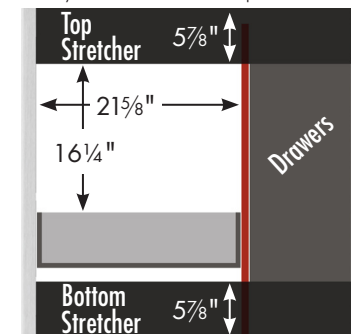

internal dividers

Vanity back clear openings for plumbing
(may need to cut adjustable shelf)

36" Ravenna Vanity
Drawers Right
36" wide
34½" tall
21" or 18" front-to-back