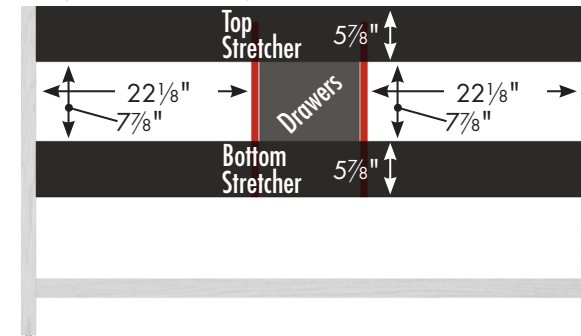

Adjustable/removable shelf under basins behind doors

internal dividers

Vanity back clear openings for plumbing
(may need to cut adjustable shelf)

60" Alki Spa Vanity
Double Basin
60" wide
34 1/2" tall
21" or 18" front-to-back