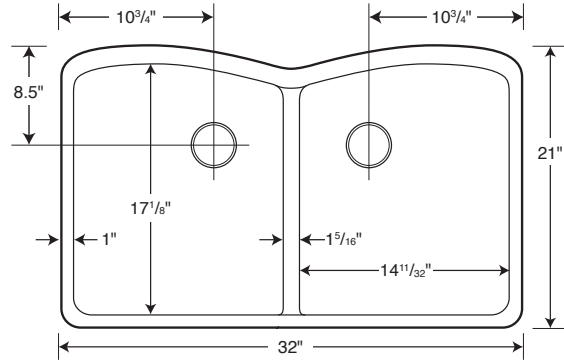

Capacity: 9-1/2 gallons per each bowl

SPECIFICATIONS

QUAD-3322 Granite Undermount Even Double Bowl Kitchen Sink

Model	Part	Nominal Dimensions	Ship Wt. Lb.	Ship FedEx	Carton Dims. In.	Cu. Ft.
QUED-3322	QU03322ED	32" W x 21" D (813 mm x 533 mm)	50	FedEx	37 x 25 x 21	6.96