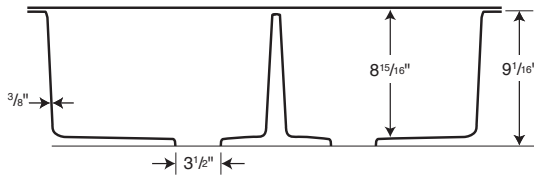

Capacity: 9-1/2 gallons per each bowl

SPECIFICATIONS

QUAD-3322 Granite Undermount Even Double Bowl Kitchen Sink

Model	Part	Nominal Dimensions	Ship Wt. Lb.	Ship FedEx	Carton Dims. In.	Cu. Ft.
QUED-3322	QU03322ED	32" W x 21" D (813 mm x 533 mm)	50	FedEx	37 x 25 x 21	6.96