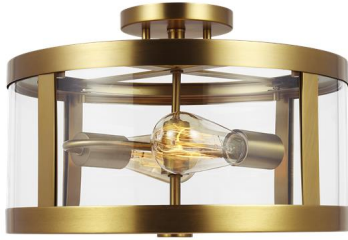

GENERATION LIGHTING

SF341BBS: Medium Semi-Flush Mount

Dimensions:

Diameter: 15" **Wire:** 8" (color/Black/White)
Height: 10 1/8" **Mounting Proc.:** Cap Nuts
Weight: 6.8 lbs. **Connection:** Mounted To Box

Bulbs:

2 - Medium A19 60w Max. 120v - Not included

Material List:

1 Body - Steel - Burnished Brass

Safety Listing:

Safety Listed for Damp Locations

Instruction Sheets:

Trilingual (English, Spanish, and French) (SF341-SF342)

Collection: Harrow

Featured in the decorative Harrow collection

2 A19 Medium 60 watt light bulbs

clear glass panels

cETL listed for damp locations

A great choice for your do-it-yourself project

UPC #:014817597868

Finish: Burnished Brass (BBS)

Shade / Glass / Diffuser Details:

Part	Material	Finish	Quantity	Item Number	Length	Width	Height	Diameter	Fitter Diameter	Shade Top Length	Shade Top Width	Shade Top Diameter
Panel	Glass	Clear	4		10 5/8		6 3/8					