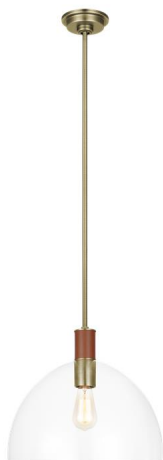

GENERATION LIGHTING

LP1061TWBCG: Large Pendant

Dimensions:

Diameter:	15"	Overall Height:	63 1/4"
Width:	15"	Wire:	180" (color/Clear Silver)
Height:	14"	Mounting Proc.:	Screw Collar - Stem
Weight:	8.36 lbs.	Connection:	Mounted To Box

Bulbs:

1 - Medium A19 75w Max. 120v - Not included

Features:

- This product may be mounted on a sloped ceiling
- Easily converts to LED with optional replacement lamps
- Meets Title 24 energy efficiency standards
- Title 24 compliant if used with Joint Appendix (JA8) approved light bulbs listed in the California Energy Commission Appliance database.

Material List:

- 1 Body - Steel - Time Worn Brass
- 1 Accents - Leather - Saddle Leather
- 4 12" Stem - Steel - Time Worn Brass
- 1 6" Stem - Steel - Time Worn Brass

Safety Listing:

Safety Listed for Damp Locations
 Safety Listed for Damp Locations

Collection: Hadley

Damp Rated

UPC #:014817621334

Finish: Time Worn Brass (TWB)

Shade / Glass / Diffuser Details:

Part	Material	Finish	Quantity	Item Number	Length	Width	Height	Diameter	Fitter Diameter	Shade Top Length	Shade Top Width	Shade Top Diameter
Shade	Glass	Clear	1				10	15				