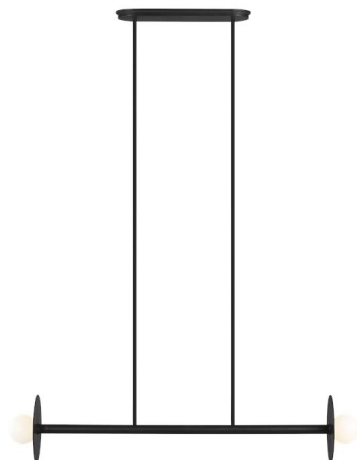

GENERATION LIGHTING

KC1012MBK: Medium Linear Chandelier

Dimensions:

Length: 41 1/8" **Overall Height:** 61 1/2"
Width: 8" **Wire:** 180" (color/Black)
Height: 8" **Mounting Proc.:** Screw(s)
Weight: 7.7 lbs. **Connection:** Mounted To Box

Bulbs:

2 - Halogen G9 T4 60w Max. 120v - Not included
 0 - LED G9 T4 4.5w Max. 120v - Not included

Material List:

1 Body - Steel - Midnight Black
 8 12" Stem - Steel - Midnight Black
 2 6" Stem - Steel - Midnight Black

Safety Listing:

Safety Listed for Damp Locations

Instruction Sheets:

Trilingual (English, Spanish, and French) (KC1008-KC1012)

Collection: Nodes

Steel frame adds strength and durability, showcasing the delicate blown glass opal diffuser.

Damp Rated

UPC #:014817594003

Finish: Midnight Black (MBK)

Shade / Glass / Diffuser Details:

Part	Material	Finish	Quantity	Item Number	Length	Width	Height	Diameter	Fitter Diameter	Shade Top Length	Shade Top Width	Shade Top Diameter
Diffuser	Steel / Glass	Milk White	2				3 1/4	3 1/2				