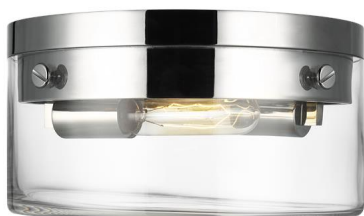

GENERATION LIGHTING

CF1002PN: Medium Flush Mount

Dimensions:

Diameter: 11 3/8" **Wire:** 8" (color/Black/White)
Height: 5 1/2" **Mounting Proc.:** Set Screw(s)
Weight: 7.8 lbs. **Connection:** Mounted To Box

Bulbs:

2 - Medium T10 60w Max. 120v - Not included

Material List:

1 Body - Steel - Polished Nickel

Safety Listing:

Safety Listed for Damp Locations
 Safety Listed for Damp Locations

Instruction Sheets:

Trilingual (English, Spanish, and French) (CF1002)

Collection: Garrett

Simple cylindrical glass accented by large machined bolt hardware.

Each fixture is designed to highlight the warm glow from filament tube bulb.

Available in two finish options: Burnished Brass and Polished Nickel

Assortment includes: small, large pendant; one-light wall sconce; two-light flush mount one-light table lamp

Damp Rated

UPC #:014817594775

Finish: Polished Nickel (PN)

Shade / Glass / Diffuser Details:

Part	Material	Finish	Quantity	Item Number	Length	Width	Height	Diameter	Fitter Diameter	Shade Top Length	Shade Top Width	Shade Top Diameter
Shade	Glass	Clear	1				4 1/2	11 3/8				