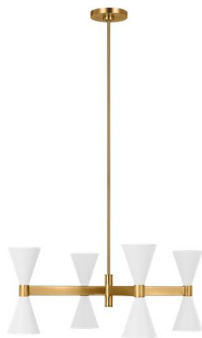

AEC1078MWT: Extra Large Chandelier

Dimensions:

Diameter: 48" **Overall Height:** 64 1/2"
Width: 48" **Wire:** 180" (color/Clear Silver)
Height: 13 1/8" **Mounting Proc.:** Screw Collar - Stem
Weight: 13.6 lbs. **Connection:** Mounted To Box

Bulbs:

8 - Candelabra Torpedo 60w Max. 120v - Not included

Features:

- Easily converts to LED with optional replacement lamps
- Meets Title 24 energy efficiency standards
- Title 24 compliant if used with Joint Appendix (JA8) approved light bulbs listed in the California Energy Commission Appliance database.

Material List:

1 Body - Steel - Burnished Brass
 4 12" Stem - Steel - Burnished Brass
 1 6" Stem - Steel - Burnished Brass

Safety Listing:

Safety Listed for Damp Locations

Instruction Sheets:

Trilingual (English, Spanish, and French) (ALBERTINE_CHAND)

Collection: Albertine

UPC #: 014817625882

Finish: Matte White (MWT)

Shade / Glass / Diffuser Details:

Part	Material	Finish	Quantity	Item Number	Length	Width	Height	Diameter	Fitter Diameter	Shade Top Length	Shade Top Width	Shade Top Diameter
Shade	Steel	Matte White	8				6	5				1 1/2