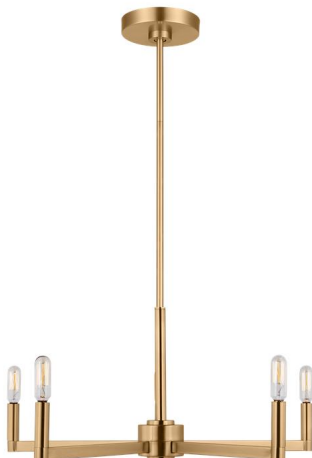

GENERATION LIGHTING

3164205EN-848: Five Light Chandelier

Dimensions:

Diameter: 24"
Width: 24"
Height: 10 1/2"
Overall Height: 53 7/8"
Wire: 120" (color/Clear Silver)
Mounting Proc.: Screw Collar - Stem
Connection: Mounted To Box
Watts: 3.5
Lumens: 350

Bulbs:

5 - LED Candelabra Torpedo 3.5w Max. 120v - included

Features:

- ENERGY STAR® Qualified
- LED Bulbs are an efficient, versatile and durable light source that deliver exceptional performance.
- Sloped ceiling mounting hardware included
- Meets Title 24 energy efficiency standards
- Title 24 compliant when used with included Joint Appendix (JA8) approved lamp.

Collection: Fullton

UPC #: 785652128455

Finish: Satin Brass (848)

Material List:

1 Body - Steel - Satin Brass
 3 12" Stem - Steel - Satin Brass
 1 6" Stem - Steel - Satin Brass

Safety Listing:

Safety Listed for Damp Locations

Instruction Sheets:

Trilingual (English, Spanish, and French) (FULLTON_CHAND)

Backplate / Canopy Details:

Type	Height / Length	Width	Depth	Diameter	Outlet Box Up	Outlet Box Down
Canopy	7/8			4 7/8		

Replacement Bulb Data: