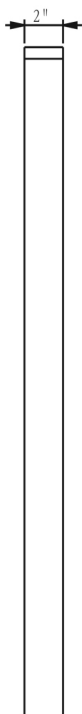

# End Panel-26" Depth Tubs

## GENERAL SPECIFICATIONS

Dimensions ..... 34 $\frac{1}{8}$ " x 23 $\frac{1}{4}$ " x 2"  
Weight ..... 8 lbs.

### Features:

- Color: White or Biscuit
- Textured Acrylic

In an effort to continually improve our product, specifications and configurations are subject to change without notice.

Before ordering or installing, consider future access to essential equipment.

**Front View**

**Side View**