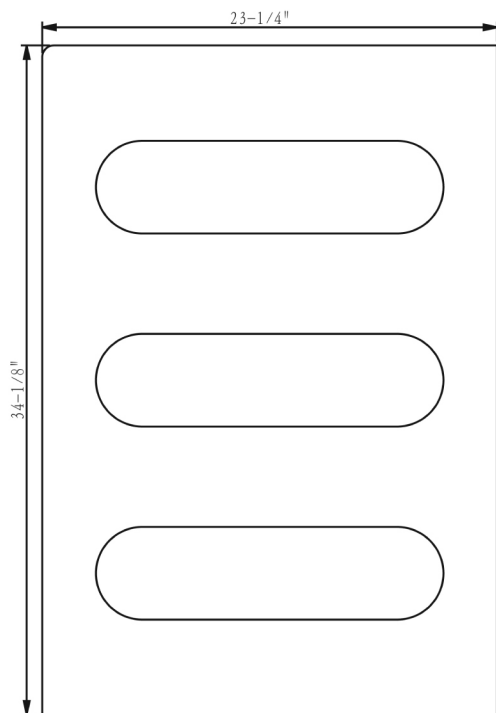

End Panel-26" Depth Tubs

GENERAL SPECIFICATIONS

Dimensions ..... 34 $\frac{1}{8}$ " x 23 $\frac{1}{4}$ " x 2"
Weight ..... 8 lbs.

Features:

- Color: White or Biscuit
- Textured Acrylic

In an effort to continually improve our product, specifications and configurations are subject to change without notice.

Before ordering or installing, consider future access to essential equipment.

Front View