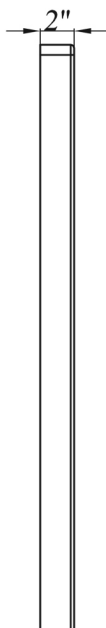

End Panel-29" Depth Tubs

GENERAL SPECIFICATIONS

Dimensions .....34" x 26³/₄" x 2"
Weight .....8 lbs.

Features:

- Color: White or Biscuit
- Textured Acrylic

In an effort to continually improve our product, specifications and configurations are subject to change without notice.

Before ordering or installing, consider future access to essential equipment.

Side View