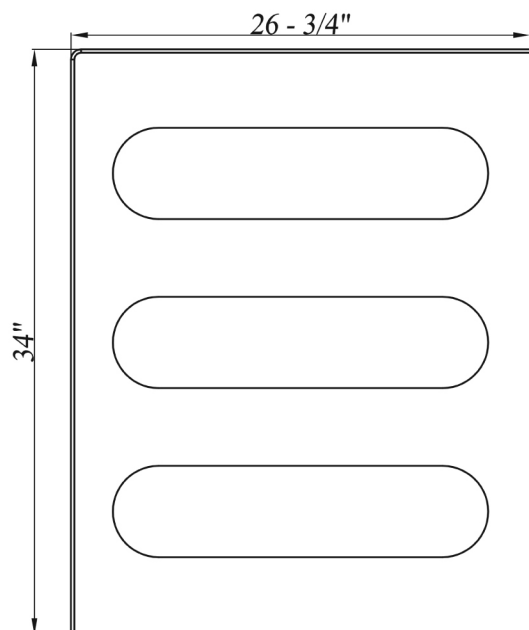

## GENERAL SPECIFICATIONS

Dimensions ..... 34 $\frac{1}{8}$ " x 23 $\frac{1}{4}$ " x 2"  
Weight ..... 8 lbs.

# End Panel-29" Depth Tubs

## GENERAL SPECIFICATIONS

Dimensions .....34" x 26<sup>3</sup>/<sub>4</sub>" x 2"  
Weight .....8 lbs.

**Front View**

**Side View**