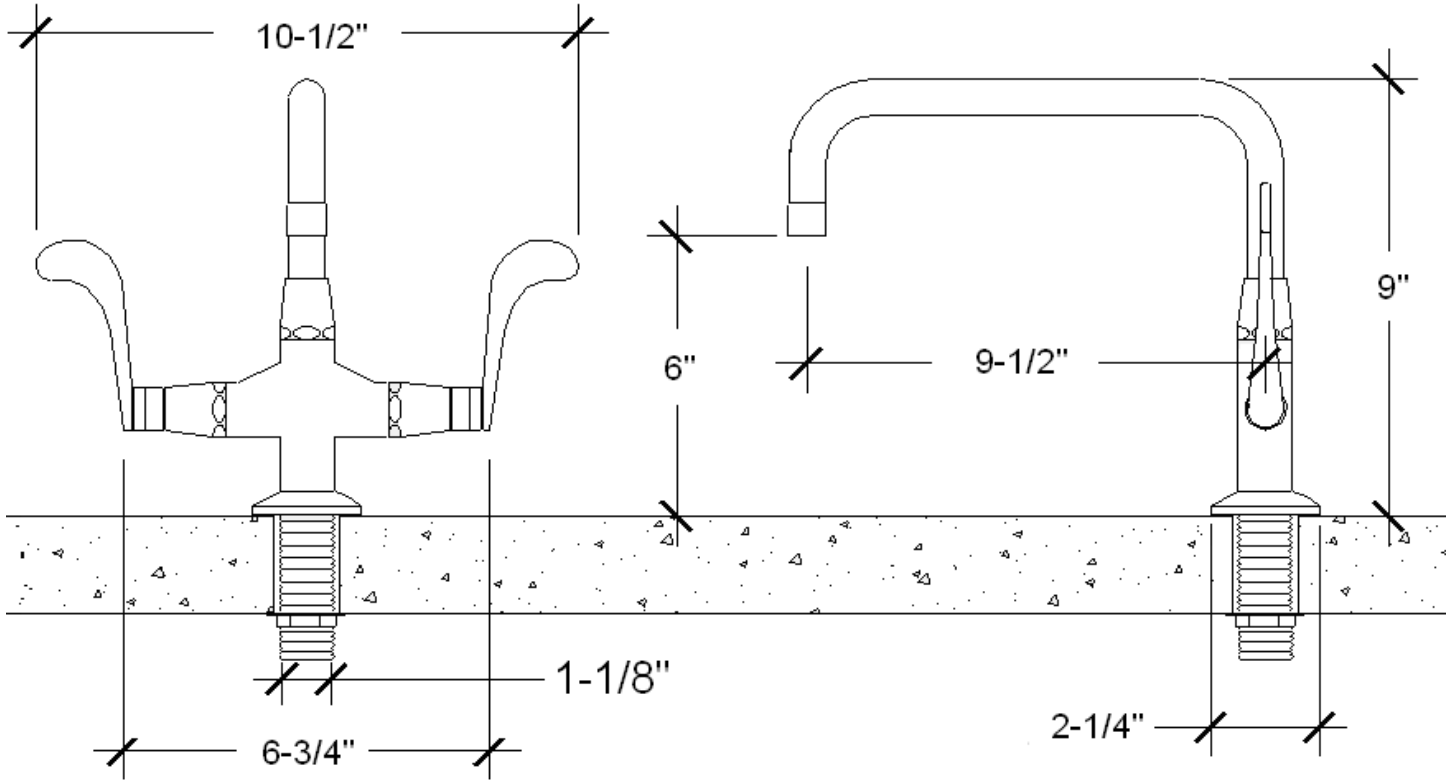

Jan 2014

PRODUCT SPECIFICATIONS

Wingnut with Fixed Square Spout WN-SQ-FX

- ADA Compliant
- Custom finishes available

Connection	3/8" Compression
Valve	1/2" Ceramic
GPM	1.5