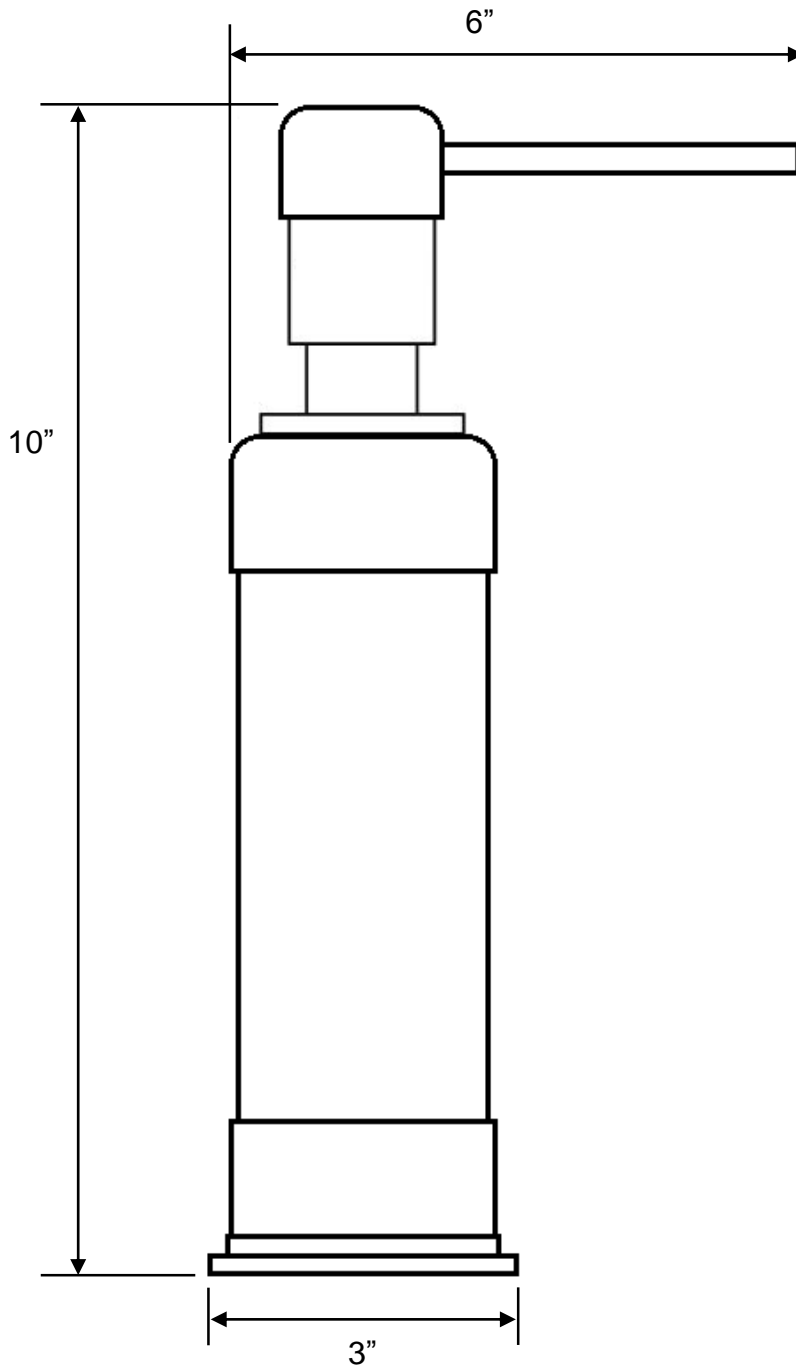

# PRODUCT SPECIFICATIONS

Waterbridge Residential Countertop Soap Pump  
WB-ACC-SP-CT

Sep 2015

- Custom finishes available
