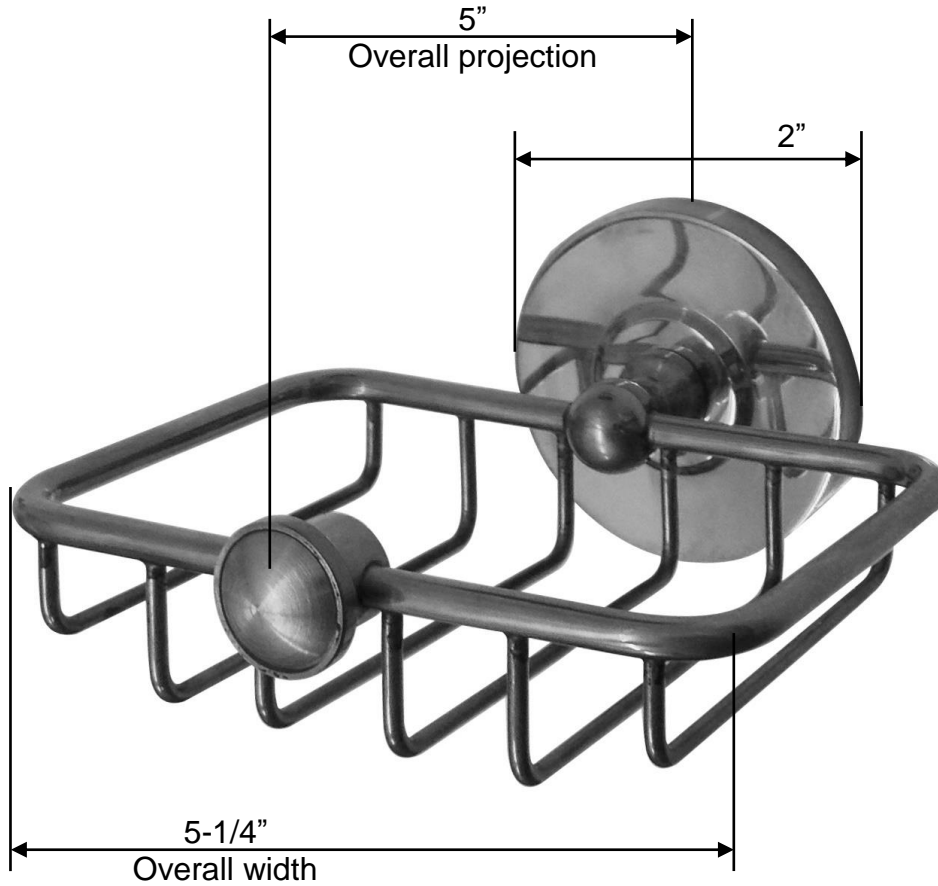

# PRODUCT SPECIFICATIONS

Waterbridge Soap Dish  
WB-ACC-SD

Mar 2018

- Mounting hardware included
- Custom finishes available
- Minor design change scheduled late-2018
