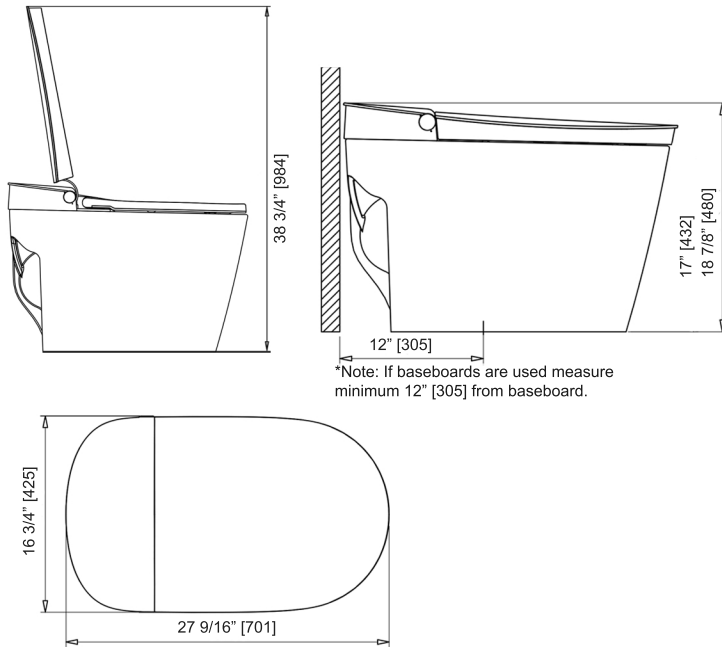

STUDIOLUX

SLi 2000

ONE PIECE INTELLIGENT TOILET

*Note: If baseboards are used measure minimum 12" [305] from baseboard.

Features

Dimensions	L 27 9/16" x W 16 3/4" x H 18 7/8"	
Weight	110 lbs (50 kg)	
Material Finish	Vitreous China, ABS Scratch Resistant Lid and Micro Shield™ Antibacterial Glaze	
Color	White	
Water Consumption	Siphon Jet Rimless Dual Flush 1.28/1.0 GPF (4.8/3.8 LPF)	
Configuration	12" Rough In	Adjustable Water Temperature (3 Levels)
	Floor mounted/ Siphonic	Instantly Warm Water Temperature
	Elongated Bowl Shape	Adjustable Shower and Massaging
	ADA Height Toilet Bowl	Adjustable Self-Warming Seat (3 Levels)
	Pump Operated	Removable SS Wand for Cleaning
	Auto Flush Feature	Micro Shield™ Antibacterial Coating
	Rear/Lady Wash	ABS Scratch Resistant Seat Lid
	Warm Air Dryer	
	Deodorizer	

Codes/Standards

ASME A112.19.2-2013/CSA B45.1-13, ASSE 1002
 PREMIUM High-Efficiency toilet (HET)
 MAP RATING HIGHLY RECOMMENDED FLUSH PERFORMANCE
 EPA WaterSense®

Details

The SLi 2000 Toilet features sharp geometric curves while conveying a modern style. Our SLi 2000 Intelligent Toilet is equipped with a bottom inlet, vertical outlet, dual flush, Micro Shield™ Antibacterial glaze, a silent seat and 12" rough-in dimension.