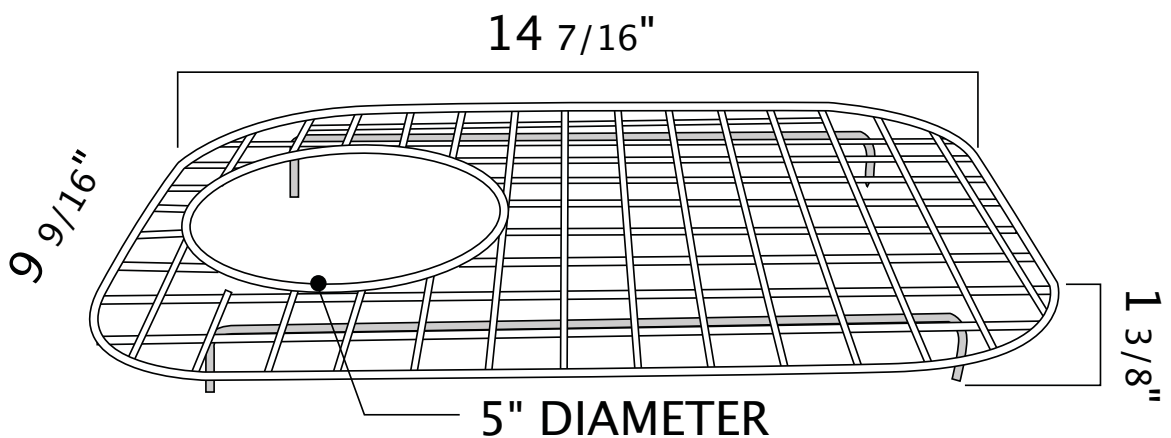

WARRANTY

- One Year on Manufacturer defects

Consult your local ROHL showroom for additional information and specifications. For complete warranty details and a list of showrooms, go to www.rohlhome.com.