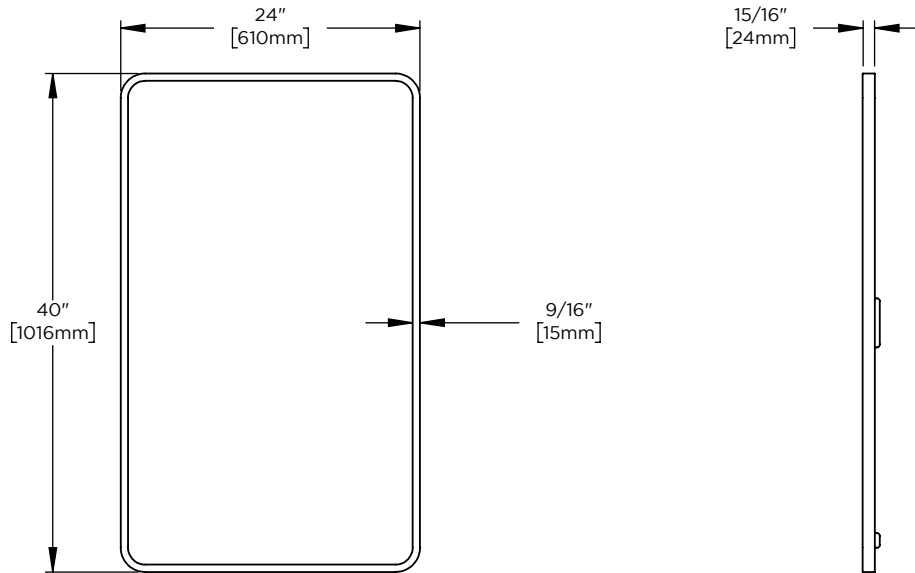

**Features**

- Rectangular mirror with rounded corners and a hand finished metal frame
- Can be mounted in portrait or landscape orientation

**Materials & Construction**

- Stainless steel frame
- Structural plywood backing
- Includes all required mounting hardware

**Options**

- Available in:
  - CM2440R87, Aged Brass
  - CM2440R68, Iron Black
  - CM2440R69, Brushed Pewter
  - CM2440R88, Antique Bronze
- Compliments Craft Series designs and finishes

**Dimensions**

Width: 24"  
 Height: 40"

**Model Number Key**

PRODUCT LINE	CATEGORY	WIDTH	HEIGHT	STYLE	FINISH OPTIONS
C = Craft Series	M = Mirror	24"	40"	R = Rounded Corner	(See above)

Rounded Corner Metal Mirror CM2440R