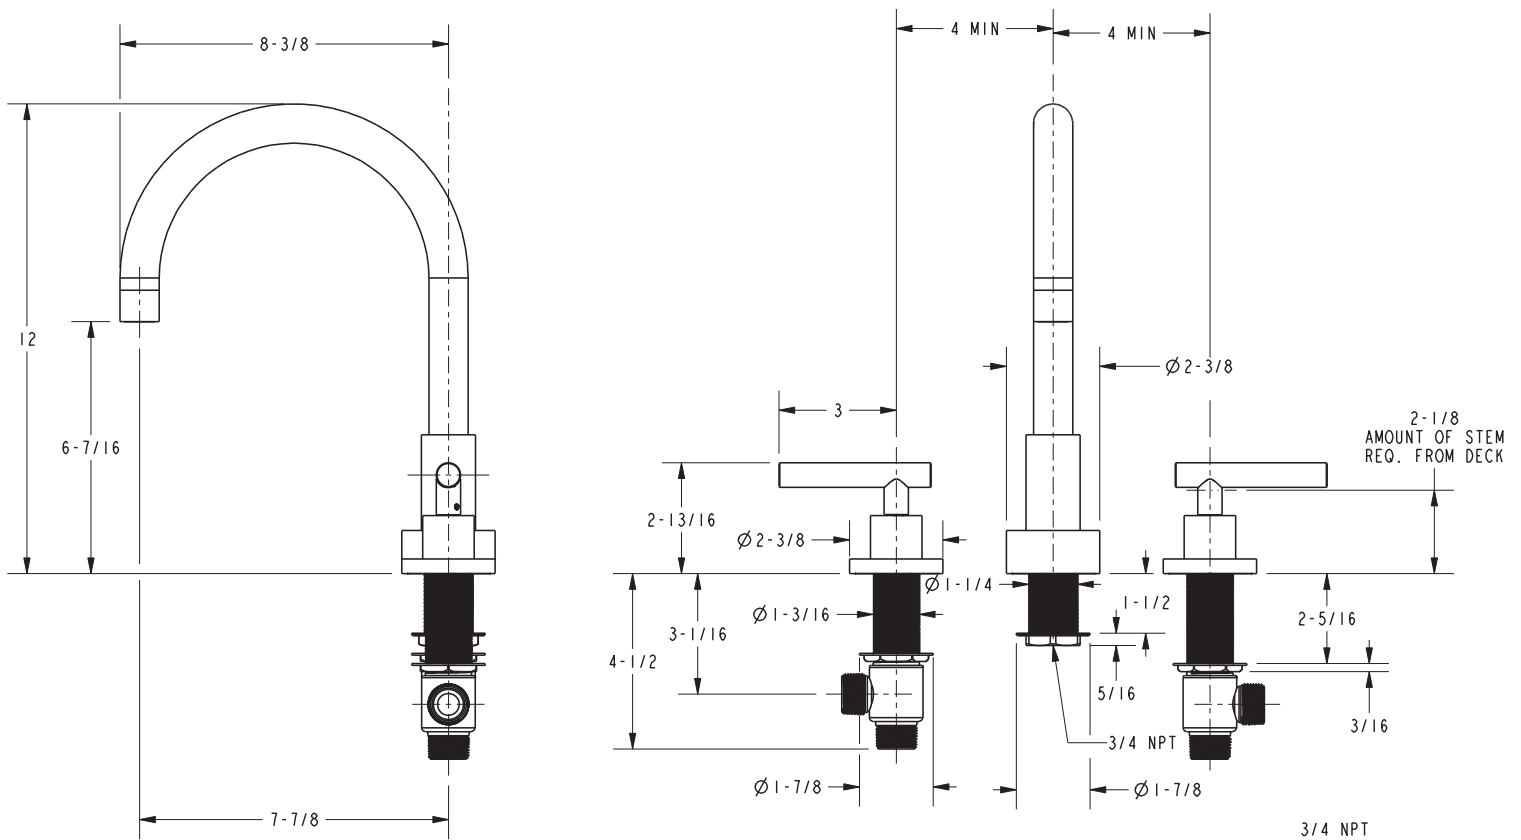

EAST LINEAR

Roman Tub Deck Trim **3-996L**

Features

- Solid brass construction
- ADA compliant traditional lever handles
- 6-7/16" (16.4 cm) spout height at outlet
- 7-7/8" (20.0 cm) spout reach (c-c)
- Intended for use with Newport Brass rough valve kit (Required Accessory) which incorporates the following:
 - Brass valve bodies and quick-connect spout fitting
 - Quarter-turn washerless ceramic disc 3/4" valve cartridges

Required Accessory:

Trim, above, and Rough Valve Kit, below, must both be specified.

Application	Roman Tub			Roman Tub with Handshower					
	Hot Valve	Cold Valve	Spout Quick-Connect Fitting	Hot Valve	Cold Valve	Spout Quick-Connect Fitting	Poly-Braided Hose	Handshower Diverter	H/S Flange Hardware
Description									
Inlet/Outlet Size	3/4"	3/4"	3/4"	3/4"	3/4"	3/4"	1/2"	1/2" / 3/4"	-
Part Number	<input type="checkbox"/> 1-502			<input type="checkbox"/> 1-503					
Image									

Product Specification: Add "Color / Finish" suffix to Model number, below.

The Roman Tub Deck Trim shall be made of solid brass construction. Roman Tub Deck Trim shall incorporate ADA compliant contemporary lever handles. Product shall incorporate a 6-7/16" (16.4 cm) spout height at outlet and a 7-7/8" (20.0 cm) spout reach (c-c). Rough valve kit shall incorporate brass valve bodies with quarter-turn washerless ceramic disc 3/4" valve cartridges and a quick-connect spout fitting. Roman Tub Deck Trim shall be Newport Brass Model 3-996L/____ and Newport Brass rough valve kit shall be 1-502.

3-996L

PRODUCT DIMENSIONS *(Units are in inches)*

East Linear Roman Tub Deck Trim
3-996L

NEWPORT BRASS
Flawless Beauty. From Faucet to Finish.™