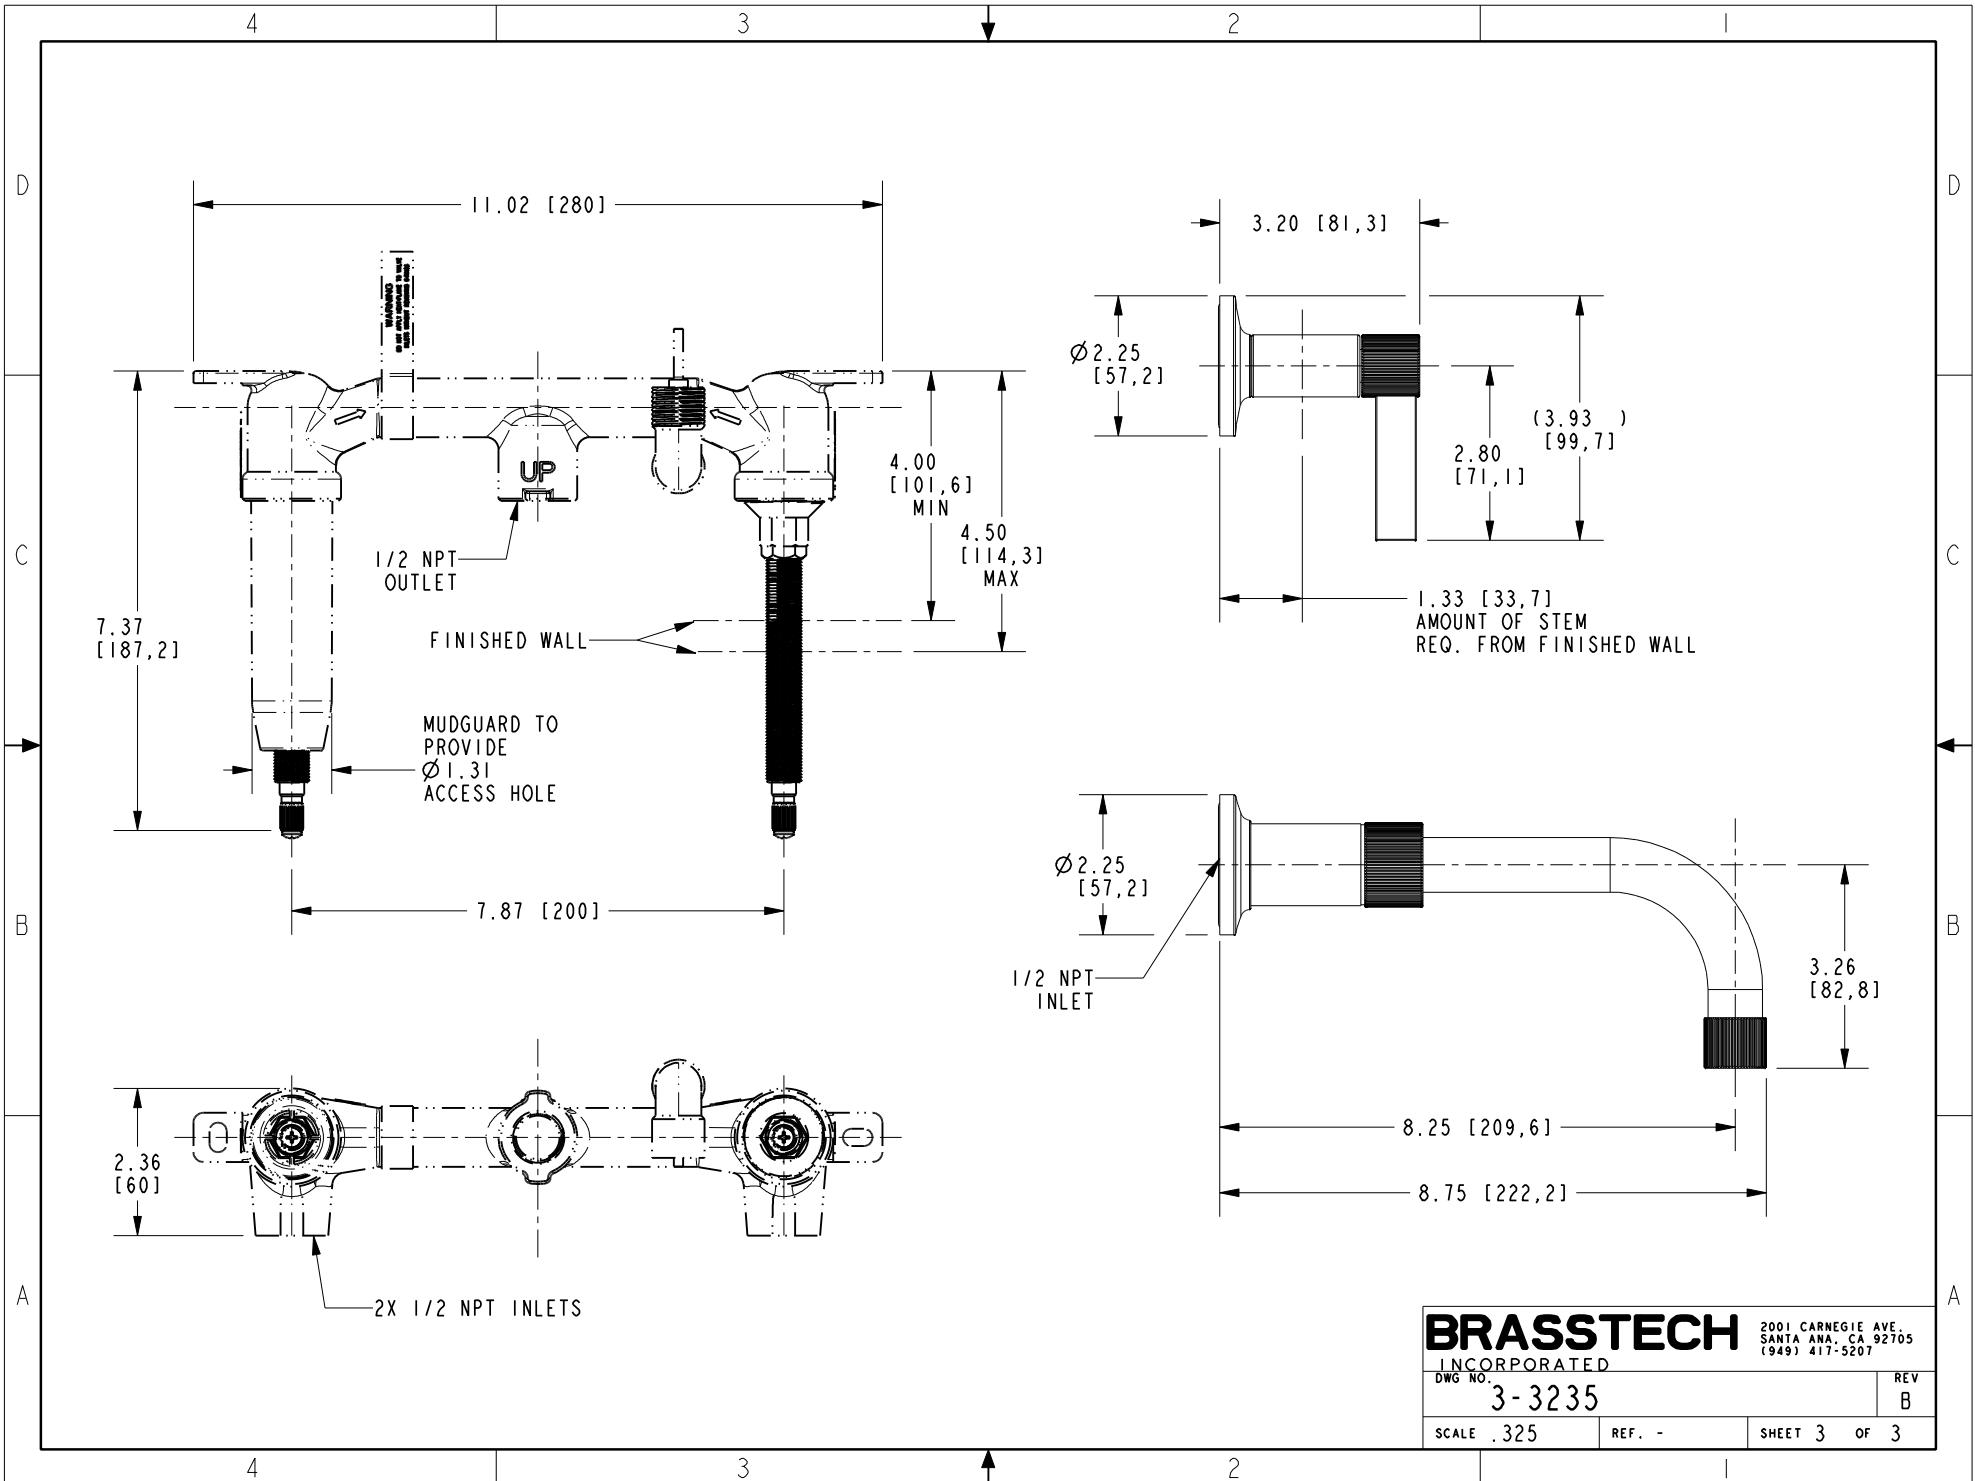

PN: I-500U
SOLD SEPARATELY

SCALE .250

BRASSTECH		2001 CARNEGIE AVE. SANTA ANA, CA 92705 (949) 417-5207	
INCORPORATED			
DWG NO.	3-3235	REV	B
SCALE .325	REF. -	SHEET 2	OF 3

BRASSTECH 2001 CARNEGIE AVE.
 INCORPORATED SANTA ANA, CA 92705
 (949) 417-5207

DWG NO.	REV
3-3235	B
SCALE .325	SHEET 3 OF 3
REF. -	