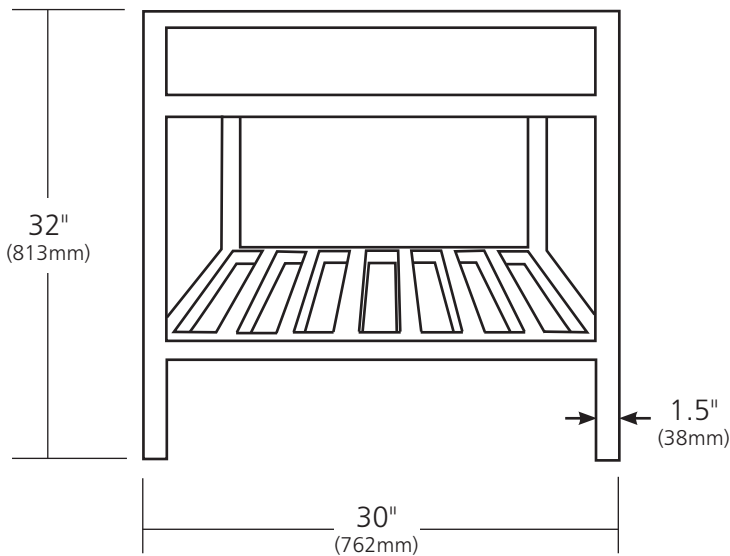

SPECIFICATIONS

30" CUZCO VANITY

Cuzco Collection

VNR302 Antique
 VNR305 Brushed Nickel
 VNR306 Carrara

PRODUCT DETAILS

- 30"w x 21.5"d x 32"h (762mm x 546mm x 813mm)
- Handcrafted, powder-coated steel frame with hand-hammered recycled copper or Carrara marble panels

INSTALLATION

- Freestanding vanity base

COORDINATING PRODUCTS

- Any Native Trails stone or quartz vanity top
- Decorative bottle trap
- Havana, Cuzco or Asana Mirror
- Cuzco Linen Tower
- Any Native Trails lavatory sink less than 30" (762mm)

IMPORTANT

Due to the handcrafted nature of this product, it will vary in finish, texture, and other details. Dimensions may vary up to 1/2" (13mm).