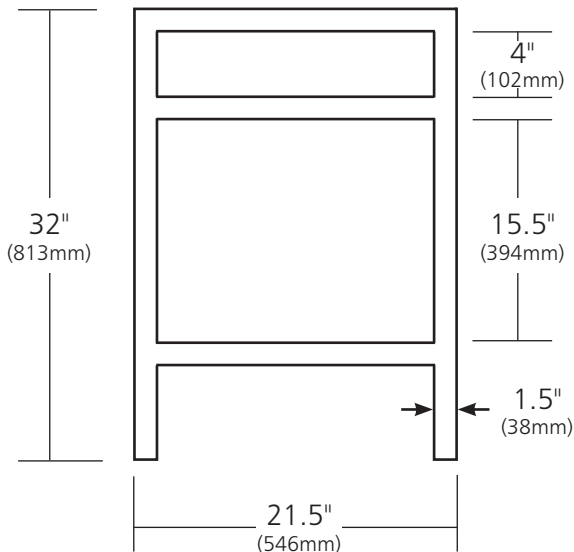

SPECIFICATIONS

30" CUZCO VANITY

Cuzco Collection

VNR302 Antique
 VNR305 Brushed Nickel
 VNR306 Carrara

PRODUCT DETAILS

- 30"w x 21.5"d x 32"h (762mm x 546mm x 813mm)
- Handcrafted, powder-coated steel frame with hand-hammered recycled copper or Carrara marble panels

INSTALLATION

- Freestanding vanity base

COORDINATING PRODUCTS

- Any Native Trails stone or quartz vanity top
- Decorative bottle trap
- Havana, Cuzco or Asana Mirror
- Cuzco Linen Tower
- Any Native Trails lavatory sink less than 30" (762mm)

IMPORTANT

Due to the handcrafted nature of this product, it will vary in finish, texture, and other details. Dimensions may vary up to 1/2" (13mm).