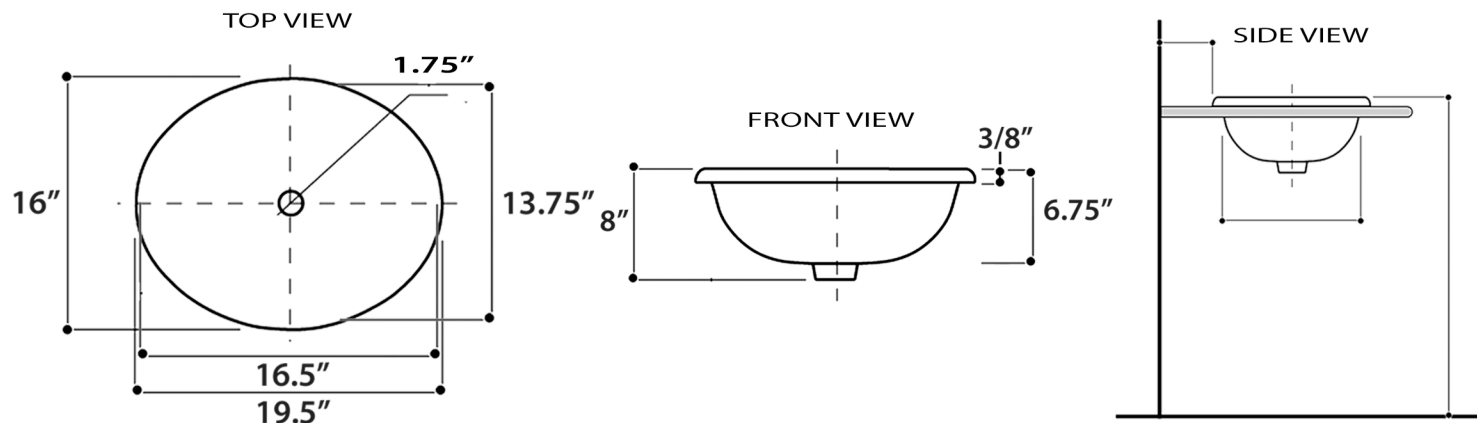

Regatta Collection

Fireclay Bathroom Vanity Sink

MODEL:
RC73240BHY "ST. LOUIS"

Overall Dimensions	Interior Bowl	Interior Depth	Exterior Height	Drain Dimensions
19.5" x 16"	16.5" x 13.75"	6.75"	8"	1.75"

FEATURES

- Genuine Italian Fireclay
- Nominal Dimensions - Actual may vary by 1/4"
- Topmount, Template Not Included
- With Overflow
- Interior bowl design hand-painted
- Made in Italy
- Do not clean with abrasive cleansers or pads
- Limited Warranty For Manufacturer Defects