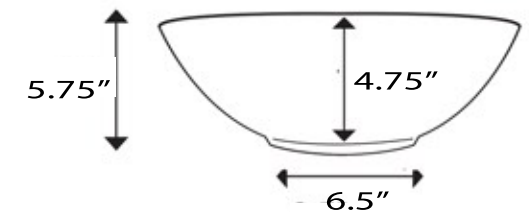

Regatta Collection
Fireclay Bathroom Sink

Nantucket
S I N K S

NantucketSinksUSA.com

MODEL:
RC7040GMS-MB "Drake"

TOP VIEW

FRONT / SIDE VIEW

Exterior Dimensions (Upper)	Exterior Dimensions (Lower)	Interior Dimensions	Exterior/Interior Depth	Drain Dimensions
16.75" Diameter	6.5" Diameter	15.75" Diameter	5.75" / 4.75"	1.75" Opening

FEATURES

- Genuine Italian Fireclay
- Nominal Dimensions - Actual may vary by 1/4"
- Enamel Finish with gold leaf accents
- Without Overflow
- Made in Italy
- Do not clean with abrasive cleansers or pads
- Limited Warranty for Manufacturers Defects