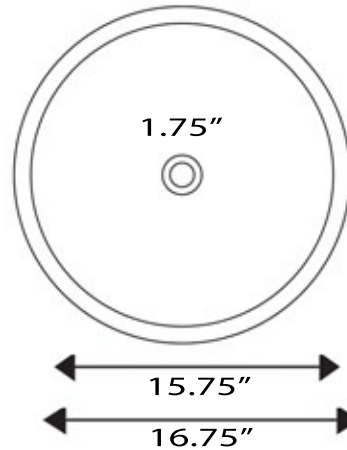

Regatta Collection
Fireclay Bathroom Sink

Nantucket
S I N K S

NantucketSinksUSA.com

MODEL:
RC7040GMS-MB "Drake"

TOP VIEW

FRONT / SIDE VIEW

Exterior Dimensions (Upper)	Exterior Dimensions (Lower)	Interior Dimensions	Exterior/Interior Depth	Drain Dimensions
16.75" Diameter	6.5" Diameter	15.75" Diameter	5.75" / 4.75"	1.75" Opening

FEATURES

- Genuine Italian Fireclay
- Nominal Dimensions - Actual may vary by 1/4"
- Enamel Finish with gold leaf accents
- Without Overflow
- Made in Italy
- Do not clean with abrasive cleansers or pads
- Limited Warranty for Manufacturers Defects