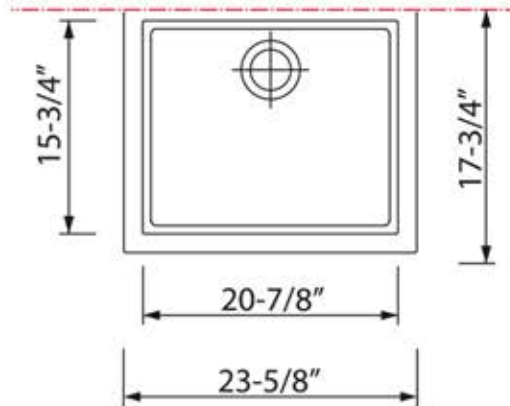

Granite Composite
Premium Granite Composite
Undermount Kitchen Sink

MODEL:
PR2418-BL

Overall Dimensions	Interior Bowl	Bowl Depth	Height	Drain Dimension
23.625" x 17.75"	20.875" x 15.75"	7.875"	8.25"	3.5"